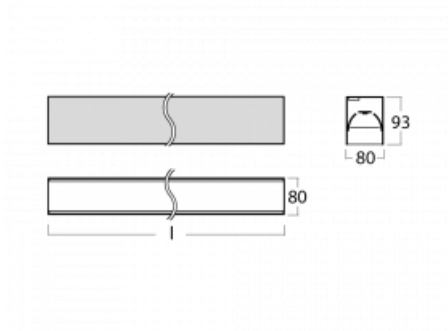

Luminaire

Lina80-S

05S-200B-15GGM3/830, B

EPD®

Lina80-S luminaires are available in recessed, surface, suspended or wall mounted versions, including the illuminated corner segments. Lina80-S system luminaire can be used to create different shapes or long lines, with special joints that prevent any light to shine through, creating thus a seamless visual effect, suitable for small offices as well as big halls.

Technical drawing

Type of installation	Recessed, Surface, Wall mounted, Suspended, 3 circuit track
Light distribution	Direct
Luminaire shape	Linear
Colour of the luminaires	Black
Material	Aluminium
Lifetime	L90/B50 50 000 hours
Warranty	2 years
Description of luminaires	Luminaire recessed/surface/wall mounted/suspended/3 circuit track
Dimensions	842 mm × 80 mm × 93 mm
Light source	LED MODUL
Type of optical system	MP PRO UGR
Luminous flux*	1980 lm
Colour Temperature	3000 K warm white
Luminous efficacy	121 lm/W
MacAdam Light source	2
Colour rendering index	80
UGR max. X=4H Y=8H, ρ=70,50,20	18.9

00-20900, F
bracket for installation
of suspended type of
profile as recessed
trimless

00-21300, B
Lipo80-S, Lina80-S -
pendant profile for track
luminaires; l = 1122mm

00-21301, B
Lipo80-S, Lina80-S -
pendant profile for track
luminaires; l = 2242mm