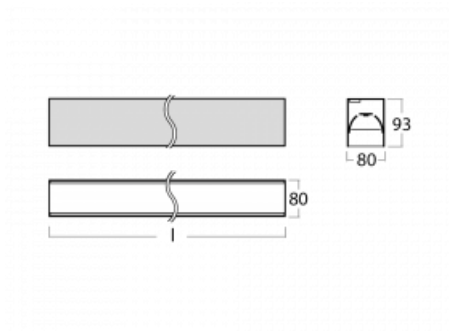

Luminaire

Lina80-S

05S-200B-15GGE/840, W

EPD®

Lina80-S luminaires are available in recessed, surface, suspended or wall mounted versions, including the illuminated corner segments. Lina80-S system luminaire can be used to create different shapes or long lines, with special joints that prevent any light to shine through, creating thus a seamless visual effect, suitable for small offices as well as big halls.

Technical drawing

Type of installation	Recessed, Surface, Wall mounted, Suspended, 3 circuit track
Light distribution	Direct
Luminaire shape	Linear
Colour of the luminaires	White
Material	Aluminium
Lifetime	L90/B50 50 000 hours
Warranty	5 years
Description of luminaires	Luminaire recessed/surface/wall mounted/suspended/3 circuit track
Dimensions (l × w × h mm)	842 mm × 80 mm × 93 mm
Light source	LED MODUL
DIR optical system	MP PRO UGR
Luminous flux*	2070 lm
Colour Temperature	4000 K cool white
Luminous efficacy	127 lm/W
MacAdam Light source	2
Colour rendering index	80
UGR max. X=4H Y=8H, ρ=70,50,20	19

00-00352, W
 cable 3x0,75 2000mm,
 white

00-00358, W
 cable 3x0,75 4000mm,
 white

00-00360, W
 cable 3x0,75 6000mm,
 white

00-00363, K
 cable 5x1,5 2000mm

00-00364, K
 cable 5x1,5 4000mm

00-00365, K
 cable 5x1,5 6000mm

00-21300, W
 Lipo80-S, Lina80-S -
 pendant profile for track
 luminaires; l = 1122mm

00-21301, W
 Lipo80-S, Lina80-S -
 pendant profile for track
 luminaires; l = 2242mm

00-51300, W
 set for suspension into
 3-phase track, non-
 dimmable luminaires