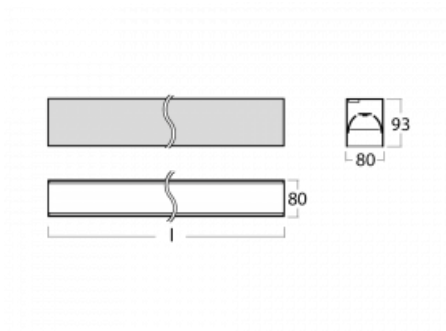

Luminaire

Lina80-S

05S-200B-15GGE/830, W

Lina80-S luminaires are available in recessed, surface, suspended or wall mounted versions, including the illuminated corner segments. Lina80-S system luminaire can be used to create different shapes or long lines, with special joints that prevent any light to shine through, creating thus a seamless visual effect, suitable for small offices as well as big halls.

Technical drawing

Type of installation	Recessed, Surface, Wall mounted, Suspended, 3 circuit track
Light distribution	Direct
Luminaire shape	Linear
Colour of the luminaires	White
Material	Aluminium
Lifetime	L90/B50 50 000 hours
Warranty	5 years
Description of luminaires	Luminaire recessed/surface/wall mounted/suspended/3 circuit track
Dimensions (l × w × h mm)	842 mm × 80 mm × 93 mm
Light source	LED MODUL
DIR optical system	MP PRO UGR
Luminous flux*	1980 lm
Colour Temperature	3000 K warm white
Luminous efficacy	121 lm/W
MacAdam Light source	2
Colour rendering index	80
UGR max. X=4H Y=8H, ρ=70,50,20	18.9

00-00352, W
 cable 3x0,75 2000mm,
 white

00-00358, W
 cable 3x0,75 4000mm,
 white

00-00360, W
 cable 3x0,75 6000mm,
 white

00-00363, K
 cable 5x1,5 2000mm

00-00364, K
 cable 5x1,5 4000mm

00-00365, K
 cable 5x1,5 6000mm

00-21300, W
 Lipo80-S, Lina80-S -
 pendant profile for track
 luminaires; l = 1122mm

00-21301, W
 Lipo80-S, Lina80-S -
 pendant profile for track
 luminaires; l = 2242mm

00-51300, W
 set for suspension into
 3-phase track, non-
 dimmable luminaires