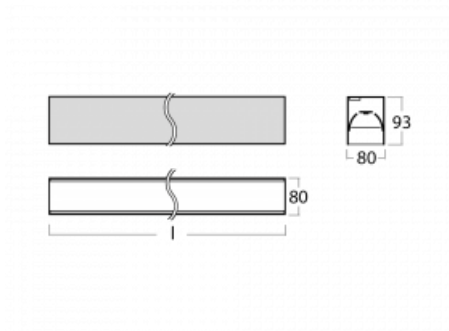

Luminaire

Lina80-S

05S-200B-15GGE/830, B

Lina80-S luminaires are available in recessed, surface, suspended or wall mounted versions, including the illuminated corner segments. Lina80-S system luminaire can be used to create different shapes or long lines, with special joints that prevent any light to shine through, creating thus a seamless visual effect, suitable for small offices as well as big halls.

Technical drawing

Type of installation	Recessed, Surface, Wall mounted, Suspended, 3 circuit track
Light distribution	Direct
Luminaire shape	Linear
Colour of the luminaires	Black
Material	Aluminium
Lifetime	L90/B50 50 000 hours
Warranty	5 years
Description of luminaires	Luminaire recessed/surface/wall mounted/suspended/3 circuit track
Dimensions	842 mm × 80 mm × 93 mm
Light source	LED MODUL
Type of optical system	MP PRO UGR
Luminous flux*	1980 lm
Colour Temperature	3000 K warm white
Luminous efficacy	121 lm/W
MacAdam Light source	2
Colour rendering index	80
UGR max. X=4H Y=8H, ρ=70,50,20	18.9

00-21300, B
 Lipo80-S, Lina80-S -
 pendant profile for track
 luminaires; l = 1122mm

00-21301, B
 Lipo80-S, Lina80-S -
 pendant profile for track
 luminaires; l = 2242mm

00-51300, B
 set for suspension into
 3-phase track, non-
 dimmable luminaires