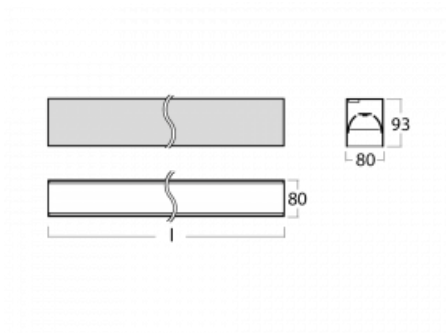

Luminaire

Lina80-S

05S-200B-15GGD/840, W

Lina80-S luminaires are available in recessed, surface, suspended or wall mounted versions, including the illuminated corner segments. Lina80-S system luminaire can be used to create different shapes or long lines, with special joints that prevent any light to shine through, creating thus a seamless visual effect, suitable for small offices as well as big halls.

Technical drawing

Type of installation	Recessed, Surface, Wall mounted, Suspended, 3 circuit track
Light distribution	Direct
Luminaire shape	Linear
Colour of the luminaires	White
Material	Aluminium
Lifetime	L90/B50 50 000 hours
Warranty	5 years
Description of luminaires	Luminaire recessed/surface/wall mounted/suspended/3 circuit track
Dimensions (l × w × h mm)	842 mm × 80 mm × 93 mm
Light source	LED MODUL
DIR optical system	MP PRO UGR
Luminous flux*	2070 lm
Colour Temperature	4000 K cool white
Luminous efficacy	127 lm/W
MacAdam Light source	2
Colour rendering index	80
UGR max. X=4H Y=8H, ρ=70,50,20	19

00-00355, W
 cable 5x0,75 2000mm,
 white

00-00356, W
 cable 5x0,75 4000mm,
 white

00-00357, W
 cable 5x0,75 6000mm,
 white

00-00363, K
 cable 5x1,5 2000mm

00-00364, K
 cable 5x1,5 4000mm

00-00365, K
 cable 5x1,5 6000mm

00-21301, W
 Lipo80-S, Lina80-S -
 pendant profile for track
 luminaires; l = 2242mm

00-51300, W
 set for suspension into
 3-phase track, non-
 dimmable luminaires

00-51301, W
 set for suspension into
 3-phase track, dimmable
 luminaires