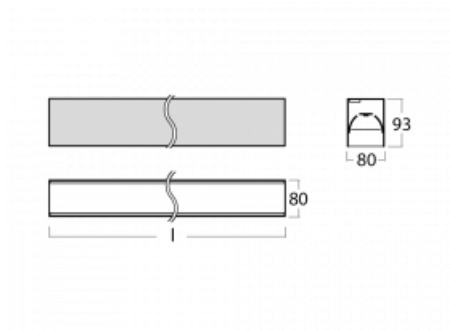

# Lina80-S

05S-200B-15GGD/830, W

EPD®

Lina80-S luminaires are available in recessed, surface, suspended or wall mounted versions, including the illuminated corner segments. Lina80-S system luminaire can be used to create different shapes or long lines, with special joints that prevent any light to shine through, creating thus a seamless visual effect, suitable for small offices as well as big halls.

## Technical drawing

Type of installation	Recessed, Surface, Wall mounted, Suspended, 3 circuit track
Light distribution	Direct
Luminaire shape	Linear
Colour of the luminaires	White
Material	Aluminium
Lifetime	L90/B50 50 000 hours
Warranty	5 years
Description of luminaires	Luminaire recessed/surface/wall mounted/suspended/3 circuit track
Dimensions	842 mm × 80 mm × 93 mm
Light source	LED MODUL
Type of optical system	MP PRO UGR
Luminous flux*	1980 lm
Colour Temperature	3000 K warm white
Luminous efficacy	121 lm/W
MacAdam Light source	2
Colour rendering index	80
UGR max. X=4H Y=8H, ρ=70,50,20	18.9

**00-20700, W**  
 2 pcs of wall fastening  
 Lipo/Lina

**00-20900, F**  
 bracket for installation  
 of suspended type of  
 profile as recessed  
 trimless

**00-21300, W**  
 Lipo80-S, Lina80-S -  
 pendant profile for track  
 luminaires; l = 1122mm

**00-21301, W**  
 Lipo80-S, Lina80-S -  
 pendant profile for track  
 luminaires; l = 2242mm

**00-51300, W**  
 set for suspension into  
 3-phase track, non-  
 dimmable luminaires

**00-51301, W**  
 set for suspension into  
 3-phase track, dimmable  
 luminaires