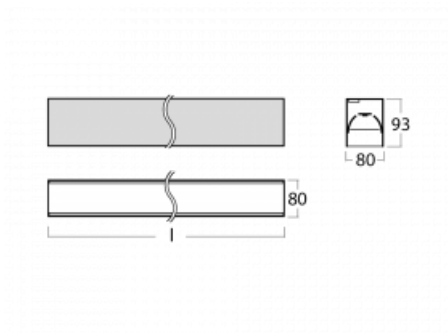

Luminaire

Lina80-S

05S-200B-10GGM3/840, W

EPD®

Lina80-S luminaires are available in recessed, surface, suspended or wall mounted versions, including the illuminated corner segments. Lina80-S system luminaire can be used to create different shapes or long lines, with special joints that prevent any light to shine through, creating thus a seamless visual effect, suitable for small offices as well as big halls.

Technical drawing

Type of installation	Recessed, Surface, Wall mounted, Suspended, 3 circuit track
Light distribution	Direct
Luminaire shape	Linear
Colour of the luminaires	White
Material	Aluminium
Lifetime	L90/B50 50 000 hours
Warranty	2 years
Description of luminaires	Luminaire recessed/surface/wall mounted/suspended/3 circuit track
Dimensions	561 mm × 80 mm × 93 mm
Light source	LED MODUL
Type of optical system	MP PRO UGR
Luminous flux*	1380 lm
Colour Temperature	4000 K cool white
Luminous efficacy	128 lm/W
MacAdam Light source	2
Colour rendering index	80
UGR max. X=4H Y=8H, ρ=70,50,20	19

00-20700, W
 2 pcs of wall fastening
 Lipo/Lina

00-20900, F
 bracket for installation
 of suspended type of
 profile as recessed
 trimless

00-21300, W
 Lipo80-S, Lina80-S -
 pendant profile for track
 luminaires; l = 1122mm

00-21301, W
 Lipo80-S, Lina80-S -
 pendant profile for track
 luminaires; l = 2242mm

00-51300, W
 set for suspension into
 3-phase track, non-
 dimmable luminaires

00-51301, W
 set for suspension into
 3-phase track, dimmable
 luminaires