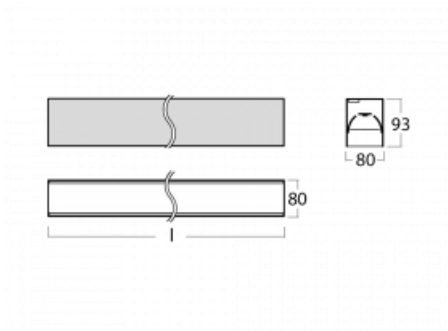

Luminaire

Lina80-S

05S-200B-10GGM3/830, W

EPD®

Lina80-S luminaires are available in recessed, surface, suspended or wall mounted versions, including the illuminated corner segments. Lina80-S system luminaire can be used to create different shapes or long lines, with special joints that prevent any light to shine through, creating thus a seamless visual effect, suitable for small offices as well as big halls.

Technical drawing

Type of installation	Recessed, Surface, Wall mounted, Suspended, 3 circuit track
Light distribution	Direct
Luminaire shape	Linear
Colour of the luminaires	White
Material	Aluminium
Lifetime	L90/B50 50 000 hours
Warranty	2 years
Description of luminaires	Luminaire recessed/surface/wall mounted/suspended/3 circuit track
Dimensions	561 mm × 80 mm × 93 mm
Light source	LED MODUL
Type of optical system	MP PRO UGR
Luminous flux*	1320 lm
Colour Temperature	3000 K warm white
Luminous efficacy	122 lm/W
MacAdam Light source	2
Colour rendering index	80
UGR max. X=4H Y=8H, ρ=70,50,20	18.9

Installation instructions

Photos

Accessories

00-00200, N
straight connector

00-00300, N
wire suspension
2000mm

00-00301, N
wire suspension
4000mm

00-00302, N
wire suspension
6000mm

00-00363, K
cable 5x1,5 2000mm

00-20900, F
bracket for installation
of suspended type of
profile as recessed
trimless

00-21300, W
Lipo80-S, Lina80-S -
pendant profile for track
luminaires; l = 1122mm

00-21301, W
Lipo80-S, Lina80-S -
pendant profile for track
luminaires; l = 2242mm