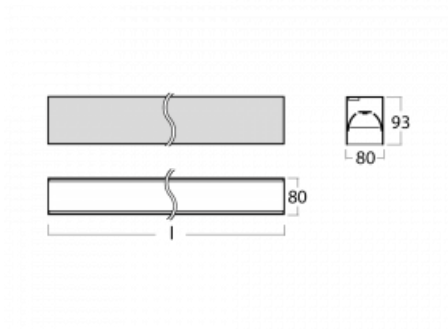

Luminaire

Lina80-S

05S-200B-10GGM3/830, B

EPD®

Lina80-S luminaires are available in recessed, surface, suspended or wall mounted versions, including the illuminated corner segments. Lina80-S system luminaire can be used to create different shapes or long lines, with special joints that prevent any light to shine through, creating thus a seamless visual effect, suitable for small offices as well as big halls.

Technical drawing

Type of installation	Recessed, Surface, Wall mounted, Suspended, 3 circuit track
Light distribution	Direct
Luminaire shape	Linear
Colour of the luminaires	Black
Material	Aluminium
Lifetime	L90/B50 50 000 hours
Warranty	2 years
Description of luminaires	Luminaire recessed/surface/wall mounted/suspended/3 circuit track
Dimensions	561 mm × 80 mm × 93 mm
Light source	LED MODUL
Type of optical system	MP PRO UGR
Luminous flux*	1320 lm
Colour Temperature	3000 K warm white
Luminous efficacy	122 lm/W
MacAdam Light source	2
Colour rendering index	80
UGR max. X=4H Y=8H, ρ=70,50,20	18.9

00-20900, F
 bracket for installation
 of suspended type of
 profile as recessed
 trimless

00-21300, B
 Lipo80-S, Lina80-S -
 pendant profile for track
 luminaires; l = 1122mm

00-21301, B
 Lipo80-S, Lina80-S -
 pendant profile for track
 luminaires; l = 2242mm