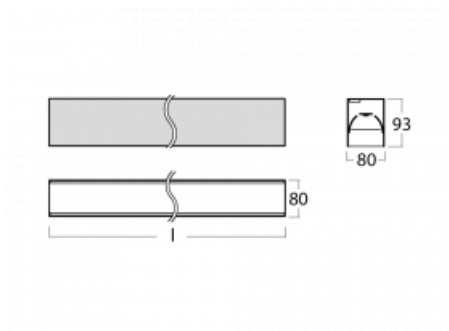

# Lina80-S

05S-200B-10GGE/830, W

EPD®

Lina80-S luminaires are available in recessed, surface, suspended or wall mounted versions, including the illuminated corner segments. Lina80-S system luminaire can be used to create different shapes or long lines, with special joints that prevent any light to shine through, creating thus a seamless visual effect, suitable for small offices as well as big halls.

## Technical drawing

Type of installation	Recessed, Surface, Wall mounted, Suspended, 3 circuit track
Light distribution	Direct
Luminaire shape	Linear
Colour of the luminaires	White
Material	Aluminium
Lifetime	L90/B50 50 000 hours
Warranty	5 years
Description of luminaires	Luminaire recessed/surface/wall mounted/suspended/3 circuit track
Dimensions	561 mm × 80 mm × 93 mm
Light source	LED MODUL
Type of optical system	MP PRO UGR
Luminous flux*	1320 lm
Colour Temperature	3000 K warm white
Luminous efficacy	122 lm/W
MacAdam Light source	2
Colour rendering index	80
UGR max. X=4H Y=8H, ρ=70,50,20	18.9

**00-21301, W**  
Lipo80-S, Lina80-S -  
pendant profile for track  
luminaires; l = 2242mm

**00-51300, W**  
set for suspension into  
3-phase track, non-  
dimmable luminaires

**00-51301, W**  
set for suspension into  
3-phase track, dimmable  
luminaires