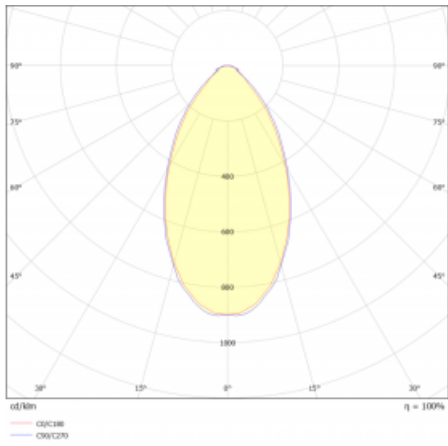

Curve

Luminaire power input* 10.8 W

Connection of the luminaires ON/OFF

Electrical voltage 220-240V

Frequency 50/60Hz

⊕ CE IP 40

*±10 %