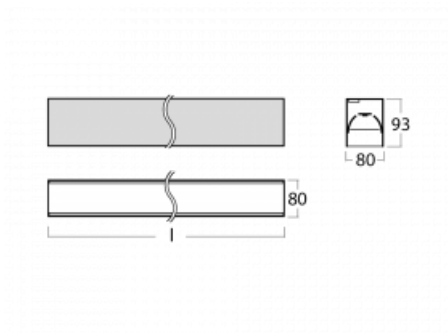

Luminaire

Lina80-S

05S-200B-10GGE/830, S

EPD®

Lina80-S luminaires are available in recessed, surface, suspended or wall mounted versions, including the illuminated corner segments. Lina80-S system luminaire can be used to create different shapes or long lines, with special joints that prevent any light to shine through, creating thus a seamless visual effect, suitable for small offices as well as big halls.

Technical drawing

Type of installation	Recessed, Surface, Wall mounted, Suspended, 3 circuit track
Light distribution	Direct
Luminaire shape	Linear
Colour of the luminaires	Silver
Material	Aluminium
Lifetime	L90/B50 50 000 hours
Warranty	5 years
Description of luminaires	Luminaire recessed/surface/wall mounted/suspended/3 circuit track
Dimensions	561 mm × 80 mm × 93 mm
Light source	LED MODUL
Type of optical system	MP PRO UGR
Luminous flux*	1320 lm
Colour Temperature	3000 K warm white
Luminous efficacy	122 lm/W
MacAdam Light source	2
Colour rendering index	80
UGR max. X=4H Y=8H, ρ=70,50,20	18.9

00-00352, K
 cable 3x0,75 2000mm

00-00358, K
 cable 3x0,75 4000mm

00-00360, K
 cable 3x0,75 6000mm

00-00363, K
 cable 5x1,5 2000mm

00-00364, K
 cable 5x1,5 4000mm

00-00365, K
 cable 5x1,5 6000mm

00-00370, S
 ceiling cup 80x80x32mm

00-21300, S
 Lipo80-S, Lina80-S -
 pendant profile for track
 luminaires; l = 1122mm

00-21301, S
 Lipo80-S, Lina80-S -
 pendant profile for track
 luminaires; l = 2242mm

00-51300, S
 set for suspension into
 3-phase track, non-
 dimmable luminaires