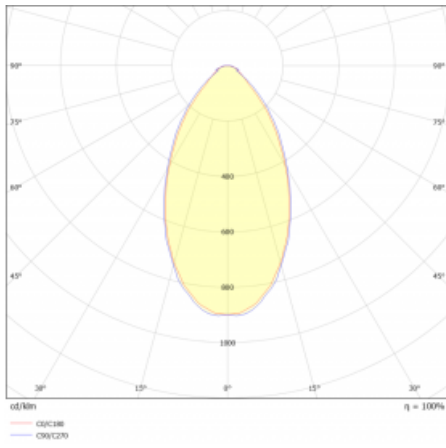

Curve

Luminaire power input* 10.8 W

Connection of the luminaires ON/OFF

Electrical voltage 220-240V

Frequency 50/60Hz

⊕ CE IP 40

*±10 %