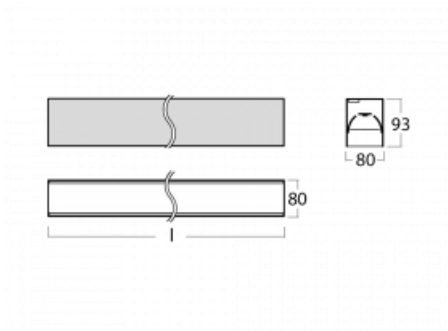

Luminaire

Lina80-S

05S-200B-10GGE/830, B

EPD®

Lina80-S luminaires are available in recessed, surface, suspended or wall mounted versions, including the illuminated corner segments. Lina80-S system luminaire can be used to create different shapes or long lines, with special joints that prevent any light to shine through, creating thus a seamless visual effect, suitable for small offices as well as big halls.

Technical drawing

Type of installation	Recessed, Surface, Wall mounted, Suspended, 3 circuit track
Light distribution	Direct
Luminaire shape	Linear
Colour of the luminaires	Black
Material	Aluminium
Lifetime	L90/B50 50 000 hours
Warranty	5 years
Description of luminaires	Luminaire recessed/surface/wall mounted/suspended/3 circuit track
Dimensions	561 mm × 80 mm × 93 mm
Light source	LED MODUL
Type of optical system	MP PRO UGR
Luminous flux*	1320 lm
Colour Temperature	3000 K warm white
Luminous efficacy	122 lm/W
MacAdam Light source	2
Colour rendering index	80
UGR max. X=4H Y=8H, ρ=70,50,20	18.9

00-21300, B
Lipo80-S, Lina80-S -
pendant profile for track
luminaires; l = 1122mm

00-21301, B
Lipo80-S, Lina80-S -
pendant profile for track
luminaires; l = 2242mm

00-51300, B
set for suspension into
3-phase track, non-
dimmable luminaires