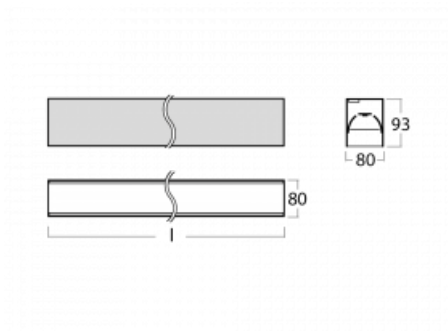

# Lina80-S

05S-200B-10GGD/840, B

EPD®

Lina80-S luminaires are available in recessed, surface, suspended or wall mounted versions, including the illuminated corner segments. Lina80-S system luminaire can be used to create different shapes or long lines, with special joints that prevent any light to shine through, creating thus a seamless visual effect, suitable for small offices as well as big halls.

## Technical drawing

Type of installation	Recessed, Surface, Wall mounted, Suspended, 3 circuit track
Light distribution	Direct
Luminaire shape	Linear
Colour of the luminaires	Black
Material	Aluminium
Lifetime	L90/B50 50 000 hours
Warranty	5 years
Description of luminaires	Luminaire recessed/surface/wall mounted/suspended/3 circuit track
Dimensions	561 mm × 80 mm × 93 mm
Light source	LED MODUL
Type of optical system	MP PRO UGR
Luminous flux*	1380 lm
Colour Temperature	4000 K cool white
Luminous efficacy	128 lm/W
MacAdam Light source	2
Colour rendering index	80
UGR max. X=4H Y=8H, ρ=70,50,20	19