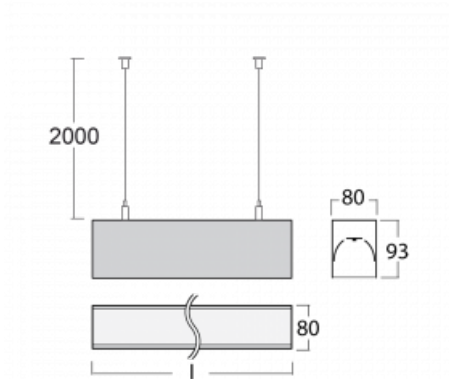

## Technical drawing

|                                   |                         |
|-----------------------------------|-------------------------|
| Type of installation              | Suspended               |
| Light distribution                | Direct                  |
| Luminaire shape                   | Linear                  |
| Colour of the luminaires          | White                   |
| Material                          | Aluminium               |
| Lifetime                          | L90/B50 60 000 hours    |
| Warranty                          | 5 years                 |
| Description of luminaires         | Luminaire suspended     |
| Dimensions                        | 1969 mm × 80 mm × 93 mm |
| Light source                      | LED MODUL               |
| Type of optical system            | Opal diffuser           |
| Luminous flux*                    | 5450 lm                 |
| Colour Temperature                | 3000 K warm white       |
| Luminous efficacy                 | 126 lm/W                |
| MacAdam Light source              | 2                       |
| Colour rendering index            | 80                      |
| UGR max. X=4H<br>Y=8H, ρ=70,50,20 | 24.9                    |