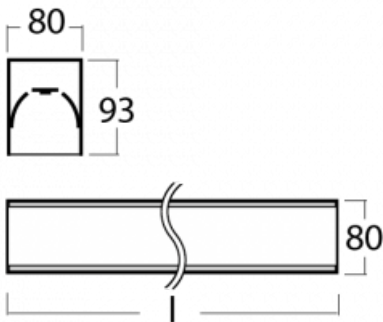

## Technical drawing

|                                   |                         |
|-----------------------------------|-------------------------|
| Type of installation              | Surface                 |
| Light distribution                | Direct                  |
| Luminaire shape                   | Linear                  |
| Colour of the luminaires          | Silver                  |
| Material                          | Aluminium               |
| Lifetime                          | L80/B10 70 000 hours    |
| Warranty                          | 5 years                 |
| Description of luminaires         | Luminaire surface       |
| Dimensions                        | 1683 mm × 80 mm × 93 mm |
| Light source                      | LED MODUL               |
| Type of optical system            | Opal diffuser           |
| Luminous flux*                    | 8030 lm                 |
| Colour Temperature                | 4000 K cool white       |
| Luminous efficacy                 | 122 lm/W                |
| MacAdam Light source              | 2                       |
| Colour rendering index            | 80                      |
| UGR max. X=4H<br>Y=8H, ρ=70,50,20 | 26.7                    |