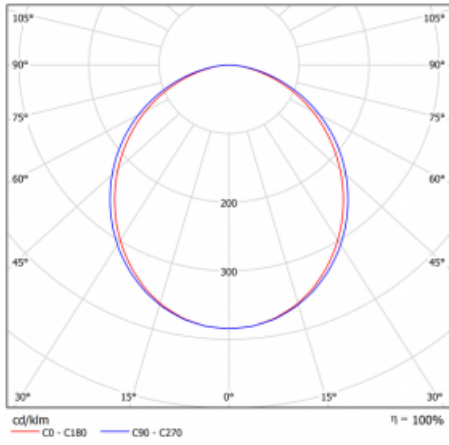

Curve

Luminaire power input* 15.8 W

Connection of the luminaires Other type of dimming

Electrical voltage 220-240V

Frequency 50/60Hz

⊕ CE IP 40

*±10 %