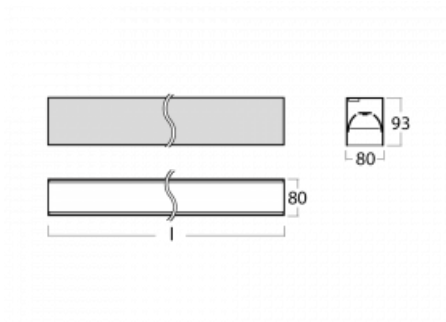

# Lina80

05-200B-40GGM3/840, S

**EPD<sup>®</sup>**

Lina80 luminaires with an easy L-Click system feature an elegant and classic linear design with excellent illumination characteristics with both ceiling mounted and suspended versions, allowing them to fit into almost any space. Lina80 lighting is the right solution for offices, business, social and cultural spaces, as well as households and restaurants. With Tunable White, you set the white color temperature according to the time of day. The light thus provides optimal light helping you to focus on and concentrate on the work.

**Technical drawing**

|                                   |                         |
|-----------------------------------|-------------------------|
| Type of installation              | Surface                 |
| Light distribution                | Direct                  |
| Luminaire shape                   | Linear                  |
| Colour of the luminaires          | Silver                  |
| Material                          | Aluminium               |
| Lifetime                          | L90/B50 50 000 hours    |
| Warranty                          | 2 years                 |
| Description of luminaires         | Luminaire surface       |
| Dimensions                        | 2249 mm × 80 mm × 93 mm |
| Light source                      | LED MODUL               |
| Type of optical system            | MP PRO UGR              |
| Luminous flux*                    | 5520 lm                 |
| Colour Temperature                | 4000 K cool white       |
| Luminous efficacy                 | 134 lm/W                |
| MacAdam Light source              | 2                       |
| Colour rendering index            | 80                      |
| UGR max. X=4H<br>Y=8H, ρ=70,50,20 | 19                      |