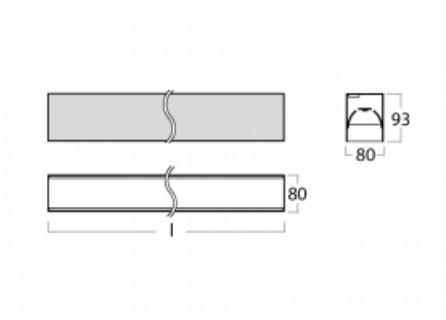

### Technical drawing

|                                   |                         |
|-----------------------------------|-------------------------|
| Type of installation              | Surface                 |
| Light distribution                | Direct                  |
| Luminaire shape                   | Linear                  |
| Colour of the luminaires          | Black                   |
| Material                          | Aluminium               |
| Lifetime                          | L90/B50 50 000 hours    |
| Warranty                          | 5 years                 |
| Description of luminaires         | Luminaire surface       |
| Dimensions                        | 1408 mm × 80 mm × 93 mm |
| Light source                      | LED MODUL               |
| Type of optical system            | Microprisma low UGR     |
| Luminous flux                     | 3450 lm ± 10 %          |
| Colour Temperature                | 4000 K cool white       |
| Luminous efficacy                 | 130 lm/W                |
| MacAdam Light source              | 2                       |
| Colour rendering index            | 80                      |
| UGR max. X=4H<br>Y=8H, ρ=70,50,20 | 19                      |

## Curve

Luminaire power input 26.5 W ± 10 %

Connection of the luminaires Electronic ballast non-dimmable

Electrical voltage 220-240V

Frequency 50/60Hz

⊕ CE IP 40