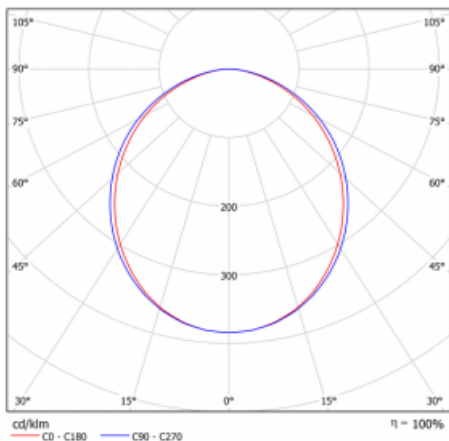

Curve

Type of installation	Recessed
Light distribution	Direct
Luminaire shape	Linear
Colour of the luminaires	Black
Material	Aluminium
Lifetime	L90/B50 60 000 hours
Warranty	5 years
Description of luminaires	Luminaire recessed
Dimensions	862 mm × 98 mm × 84 mm
Light source	LED MODUL
Type of optical system	Opal diffuser
Luminous flux*	1600 lm
Colour Temperature	4000 K cool white
Luminous efficacy	144 lm/W
MacAdam Light source	2
Colour rendering index	80
UGR max. X=4H Y=8H, ρ=70,50,20	23.5