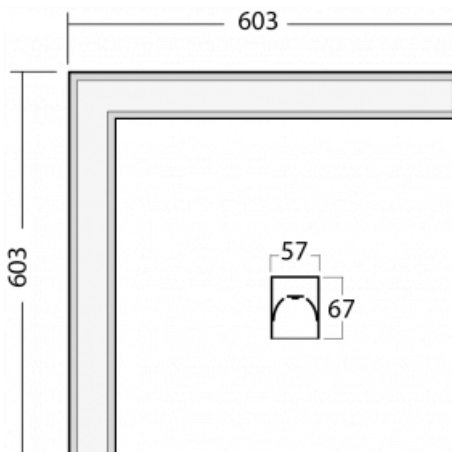

# Lina60-S

04S-220K-20GGTD/840, W

EPD®

You will appreciate the L-Click system on the Lina60-S luminaire with a direct light distribution, which effectively saves you both time and money. How? The module simply clicks into the profile, so a lot of work is saved during assembly. This solution also prevents the direct touch of the LED technology and lengthens its operating life. The Lina60-S lighting system can be assembled creating endless lines and a big variety of shapes. In addition to great power output, the luminaire also has a great price. It will find its use in commercial, social and public spaces.

## Technical drawing

Type of installation	Recessed, Surface, Wall mounted, Suspended, 3 circuit track
----------------------	---

Light distribution	Direct
--------------------	--------

Luminaire shape	Corner
-----------------	--------

Description of luminaires	Luminaire recessed/surface/wall mounted/suspended/3 circuit track
---------------------------	---

Dimensions	603 mm × 603 mm × 67 mm
------------	-------------------------

Light source	LED MODUL
--------------	-----------