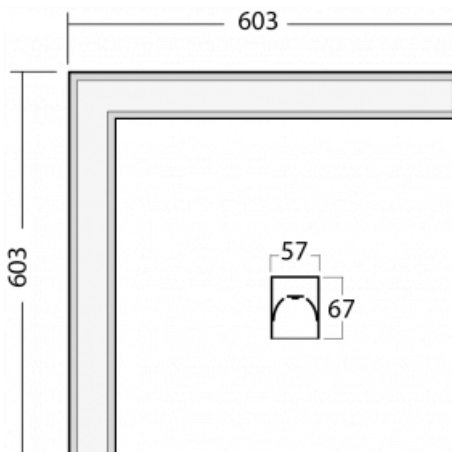

Technical drawing

Type of installation	Recessed, Surface, Wall mounted, Suspended, 3 circuit track

Light distribution	Direct

Luminaire shape	Corner

Colour of the luminaires	Silver

Material	Aluminium

Lifetime	L90/B50 50 000 hours

Warranty	5 years

Description of luminaires	Luminaire recessed/surface/wall mounted/suspended/3 circuit track

Dimensions (l × w × h mm)	603 mm × 603 mm × 67 mm

Light source	LED MODUL

DIR optical system	Opal diffuser

Luminous flux*	3270 lm

Colour Temperature	4000 K cool white

Luminous efficacy	132 lm/W

MacAdam Light source	2

Colour rendering index	80

UGR max. X=4H Y=8H, ρ=70,50,20	26.3