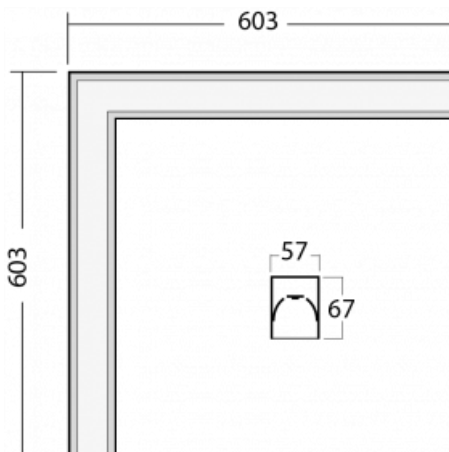

# Lina60-S

04S-220K-20GGTD/840, B

EPD®

You will appreciate the L-Click system on the Lina60-S luminaire with a direct light distribution, which effectively saves you both time and money. How? The module simply clicks into the profile, so a lot of work is saved during assembly. This solution also prevents the direct touch of the LED technology and lengthens its operating life. The Lina60-S lighting system can be assembled creating endless lines and a big variety of shapes. In addition to great power output, the luminaire also has a great price. It will find its use in commercial, social and public spaces.

## Technical drawing

Type of installation	Recessed, Surface, Wall mounted, Suspended, 3 circuit track
----------------------	---

Light distribution	Direct
--------------------	--------

Luminaire shape	Corner
-----------------	--------

Description of luminaires	Luminaire recessed/surface/wall mounted/suspended/3 circuit track
---------------------------	---

Dimensions (l × w × h mm)	603 mm × 603 mm × 67 mm
---------------------------	-------------------------