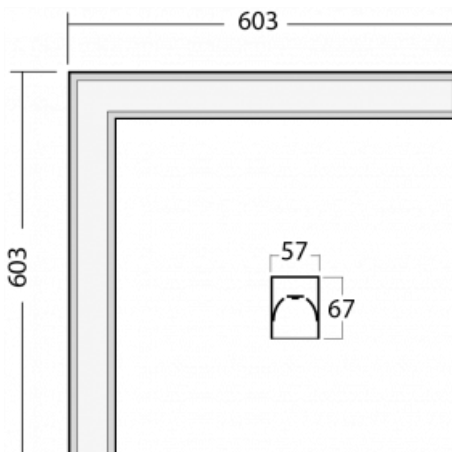

Luminaire

Lina60-S

04S-220K-20GGTD/830, S

EPD®

You will appreciate the L-Click system on the Lina60-S luminaire with a direct light distribution, which effectively saves you both time and money. How? The module simply clicks into the profile, so a lot of work is saved during assembly. This solution also prevents the direct touch of the LED technology and lengthens its operating life. The Lina60-S lighting system can be assembled creating endless lines and a big variety of shapes. In addition to great power output, the luminaire also has a great price. It will find its use in commercial, social and public spaces.

Technical drawing

Type of installation	Recessed, Surface, Wall mounted, Suspended, 3 circuit track
Light distribution	Direct
Luminaire shape	Corner
Colour of the luminaires	Silver
Material	Aluminium
Lifetime	L90/B50 50 000 hours
Warranty	5 years
Description of luminaires	Luminaire recessed/surface/wall mounted/suspended/3 circuit track
Dimensions	603 mm × 603 mm × 67 mm
Weight	3.4 kg
Light source	LED MODUL
Type of optical system	Opal diffuser
Luminous flux*	3110 lm
Colour Temperature	3000 K warm white
Luminous efficacy	125 lm/W
MacAdam Light source	2
Colour rendering index	80
UGR max. X=4H Y=8H, ρ=70,50,20	28.6

Installation instructions

Photos

Accessories

00-00300, N
wire suspension
2000mm

00-00301, N
wire suspension
4000mm

00-00302, N
wire suspension
6000mm

00-00354, K
cable 5x0,75 1000mm

00-00355, K
cable 5x0,75 2000mm

00-00356, K
cable 5x0,75 4000mm

00-00357, K
cable 5x0,75 6000mm

00-00363, K
cable 5x1,5 2000mm

00-00364, K
cable 5x1,5 4000mm

00-00365, K
cable 5x1,5 6000mm

00-00366, K
cable 7x0,75 2000mm

00-00367, K
cable 7x0,75 4000mm