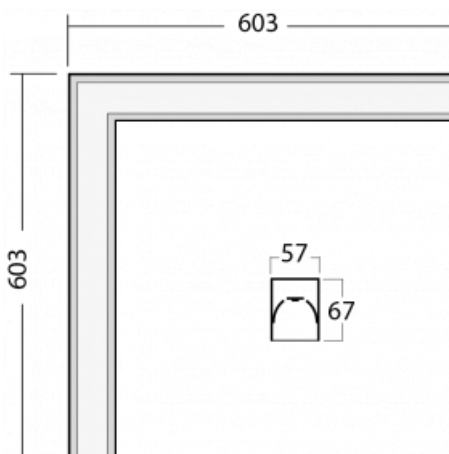

Luminaire

Lina60-S

04S-220K-20GGTD/830, B

EPD

You will appreciate the L-Click system on the Lina60-S luminaire with a direct light distribution, which effectively saves you both time and money. How? The module simply clicks into the profile, so a lot of work is saved during assembly. This solution also prevents the direct touch of the LED technology and lengthens its operating life. The Lina60-S lighting system can be assembled creating endless lines and a big variety of shapes. In addition to great power output, the luminaire also has a great price. It will find its use in commercial, social and public spaces.

Technical drawing

Type of installation	Recessed, Surface, Wall mounted, Suspended, 3 circuit track
Light distribution	Direct
Luminaire shape	Corner
Colour of the luminaires	Black
Material	Aluminium
Lifetime	L90/B50 50 000 hours
Warranty	5 years
Description of luminaires	Luminaire recessed/surface/wall mounted/suspended/3 circuit track
Dimensions (l × w × h mm)	603 mm × 603 mm × 67 mm
Weight	3.4 kg
Light source	LED MODUL
DIR optical system	Opal diffuser
Luminous flux*	3110 lm
Colour Temperature	3000 K warm white
Luminous efficacy	125 lm/W
MacAdam Light source	2
Colour rendering index	80
UGR max. X=4H Y=8H, ρ=70,50,20	28.6

00-00356, B
cable 5x0,75 4000mm,
black

00-00357, B
cable 5x0,75 6000mm,
black

00-00363, K
cable 5x1,5 2000mm

00-00364, K
cable 5x1,5 4000mm

00-00365, K
cable 5x1,5 6000mm

00-00366, K
cable 7x0,75 2000mm

00-00367, K
cable 7x0,75 4000mm

00-00368, K
cable 7x0,75 6000mm

00-00370, B
ceiling cup 80x80x32mm

00-00600, F
ceiling fastening for
luminaires 132-5xxK,
04-2000x, 05-2000x,
09-200x - 1 piece

00-20700, B
2 pcs of wall fastening
Lipo/Lina