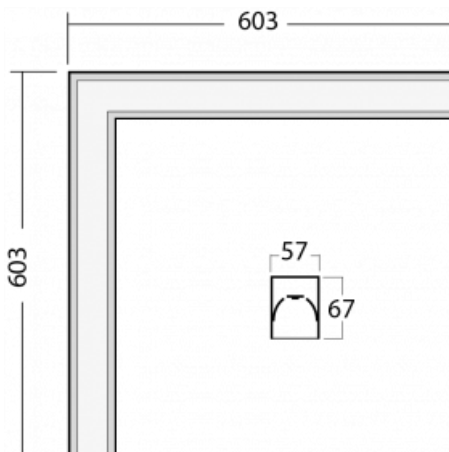

Luminaire

Lina60-S

04S-220K-20GGE/840, S

EPD®

You will appreciate the L-Click system on the Lina60-S luminaire with a direct light distribution, which effectively saves you both time and money. How? The module simply clicks into the profile, so a lot of work is saved during assembly. This solution also prevents the direct touch of the LED technology and lengthens its operating life. The Lina60-S lighting system can be assembled creating endless lines and a big variety of shapes. In addition to great power output, the luminaire also has a great price. It will find its use in commercial, social and public spaces.

Technical drawing

Type of installation	Recessed, Surface, Wall mounted, Suspended, 3 circuit track
----------------------	---

Light distribution	Direct
--------------------	--------

Luminaire shape	Corner
-----------------	--------

Description of luminaires	Luminaire recessed/surface/wall mounted/suspended/3 circuit track
---------------------------	---

Dimensions	603 mm × 603 mm × 67 mm
------------	-------------------------

Weight	3.6 kg
--------	--------

04-21303, S
pendant profile for track
luminaires; l = 1122mm

04-21307, S
pendant profile for track
luminaires; l = 2242mm