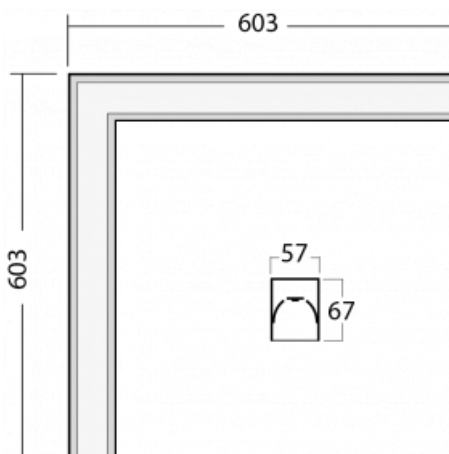

Luminaire

Lina60-S

04S-220K-20GGE/830, W

EPD

You will appreciate the L-Click system on the Lina60-S luminaire with a direct light distribution, which effectively saves you both time and money. How? The module simply clicks into the profile, so a lot of work is saved during assembly. This solution also prevents the direct touch of the LED technology and lengthens its operating life. The Lina60-S lighting system can be assembled creating endless lines and a big variety of shapes. In addition to great power output, the luminaire also has a great price. It will find its use in commercial, social and public spaces.

Technical drawing

Type of installation	Recessed, Surface, Wall mounted, Suspended, 3 circuit track
----------------------	---

Light distribution	Direct
--------------------	--------

Luminaire shape	Corner
-----------------	--------

Description of luminaires	Luminaire recessed/surface/wall mounted/suspended/3 circuit track
---------------------------	---

Dimensions (l × w × h mm)	603 mm × 603 mm × 67 mm
---------------------------	-------------------------

04-20900, F
bracket for installation
of suspended type of
profile as recessed
trimless

04-21303, W
pendant profile for track
luminaires; l = 1122mm

04-21307, W
pendant profile for track
luminaires; l = 2242mm