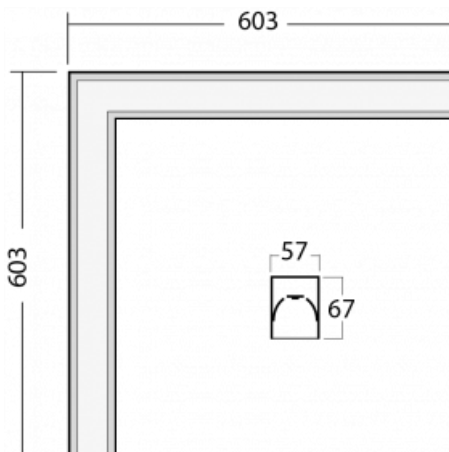

# Lina60-S

04S-220K-20GGE/830, S

EPD®

You will appreciate the L-Click system on the Lina60-S luminaire with a direct light distribution, which effectively saves you both time and money. How? The module simply clicks into the profile, so a lot of work is saved during assembly. This solution also prevents the direct touch of the LED technology and lengthens its operating life. The Lina60-S lighting system can be assembled creating endless lines and a big variety of shapes. In addition to great power output, the luminaire also has a great price. It will find its use in commercial, social and public spaces.

## Technical drawing

Type of installation	Recessed, Surface, Wall mounted, Suspended, 3 circuit track
Light distribution	Direct
Luminaire shape	Corner
Colour of the luminaires	Silver
Material	Aluminium
Lifetime	L90/B50 50 000 hours
Warranty	5 years
Description of luminaires	Luminaire recessed/surface/wall mounted/suspended/3 circuit track
Dimensions	603 mm × 603 mm × 67 mm
Weight	3.1 kg
Light source	LED MODUL
Type of optical system	Opal diffuser
Luminous flux*	3110 lm
Colour Temperature	3000 K warm white
Luminous efficacy	125 lm/W
MacAdam Light source	2
Colour rendering index	80
UGR max. X=4H Y=8H, ρ=70,50,20	28.6

**04-20900, F**  
bracket for installation  
of suspended type of  
profile as recessed  
trimless

**04-21303, S**  
pendant profile for track  
luminaires; l = 1122mm

**04-21307, S**  
pendant profile for track  
luminaires; l = 2242mm