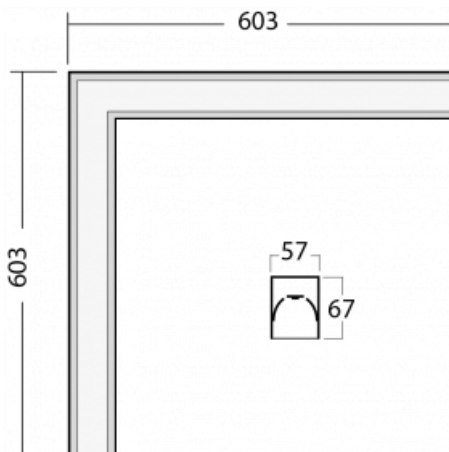

Technical drawing

Type of installation	Recessed, Surface, Wall mounted, Suspended, 3 circuit track
----------------------	---

Light distribution	Direct
--------------------	--------

Luminaire shape	Corner
-----------------	--------

Description of luminaires	Luminaire recessed/surface/wall mounted/suspended/3 circuit track
---------------------------	---

Dimensions (l × w × h mm)	603 mm × 603 mm × 67 mm
---------------------------	-------------------------

00-00358, B
cable 3x0,75 4000mm,
black

00-00360, B
cable 3x0,75 6000mm,
black

00-00363, K
cable 5x1,5 2000mm

00-00364, K
cable 5x1,5 4000mm

00-00365, K
cable 5x1,5 6000mm

00-00370, B
ceiling cup 80x80x32mm

04-21303, B
pendant profile for track
luminaires; l = 1122mm

04-21307, B
pendant profile for track
luminaires; l = 2242mm