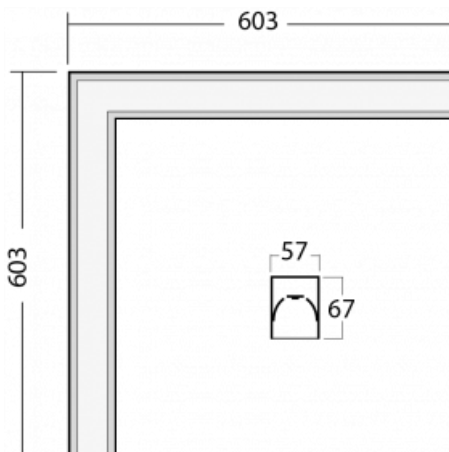

## Technical drawing

Type of installation	Recessed, Surface, Wall mounted, Suspended, 3 circuit track
----------------------	---

Light distribution	Direct
--------------------	--------

Luminaire shape	Corner
-----------------	--------

Description of luminaires	Luminaire recessed/surface/wall mounted/suspended/3 circuit track
---------------------------	---

Dimensions (l × w × h mm)	603 mm × 603 mm × 67 mm
---------------------------	-------------------------