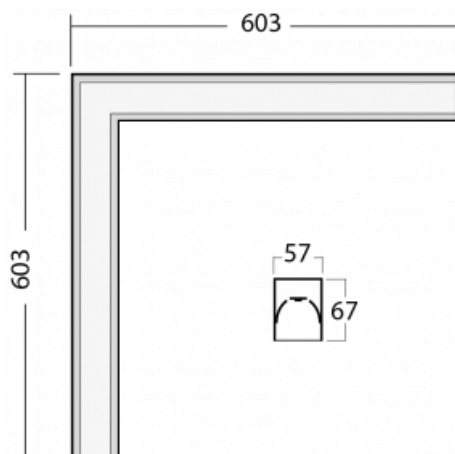

# Lina60-S

04S-220K-20GGD/840, S

EPD®

You will appreciate the L-Click system on the Lina60-S luminaire with a direct light distribution, which effectively saves you both time and money. How? The module simply clicks into the profile, so a lot of work is saved during assembly. This solution also prevents the direct touch of the LED technology and lengthens its operating life. The Lina60-S lighting system can be assembled creating endless lines and a big variety of shapes. In addition to great power output, the luminaire also has a great price. It will find its use in commercial, social and public spaces.

## Technical drawing

Type of installation	Recessed, Surface, Wall mounted, Suspended, 3 circuit track
Light distribution	Direct
Luminaire shape	Corner
Colour of the luminaires	Silver
Material	Aluminium
Lifetime	L90/B50 50 000 hours
Warranty	5 years
Description of luminaires	Luminaire recessed/surface/wall mounted/suspended/3 circuit track
Dimensions	603 mm × 603 mm × 67 mm
Light source	LED MODUL
Type of optical system	Opal diffuser
Luminous flux*	3270 lm
Colour Temperature	4000 K cool white
Luminous efficacy	132 lm/W
MacAdam Light source	2
Colour rendering index	80
UGR max. X=4H Y=8H, ρ=70,50,20	26.3