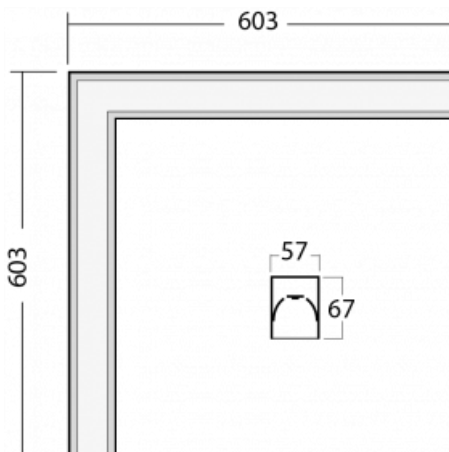

Luminaire

Lina60-S

04S-220K-20GGD/840, B

EPD®

You will appreciate the L-Click system on the Lina60-S luminaire with a direct light distribution, which effectively saves you both time and money. How? The module simply clicks into the profile, so a lot of work is saved during assembly. This solution also prevents the direct touch of the LED technology and lengthens its operating life. The Lina60-S lighting system can be assembled creating endless lines and a big variety of shapes. In addition to great power output, the luminaire also has a great price. It will find its use in commercial, social and public spaces.

Technical drawing

Type of installation	Recessed, Surface, Wall mounted, Suspended, 3 circuit track
Light distribution	Direct
Luminaire shape	Corner
Colour of the luminaires	Black
Material	Aluminium
Lifetime	L90/B50 50 000 hours
Warranty	5 years
Description of luminaires	Luminaire recessed/surface/wall mounted/suspended/3 circuit track
Dimensions	603 mm × 603 mm × 67 mm
Weight	3.3 kg
Light source	LED MODUL
Type of optical system	Opal diffuser
Luminous flux*	3270 lm
Colour Temperature	4000 K cool white
Luminous efficacy	132 lm/W
MacAdam Light source	2
Colour rendering index	80
UGR max. X=4H Y=8H, ρ=70,50,20	26.3

Installation instructions

Photos

Accessories

00-00300, N
wire suspension
2000mm

00-00301, N
wire suspension
4000mm

00-00302, N
wire suspension
6000mm

00-00354, K
cable 5x0,75 1000mm

00-00355, K
cable 5x0,75 2000mm

00-00356, K
cable 5x0,75 4000mm

00-00357, K
cable 5x0,75 6000mm

00-00363, K
cable 5x1,5 2000mm

00-00364, K
cable 5x1,5 4000mm

00-00365, K
cable 5x1,5 6000mm

00-00366, K
cable 7x0,75 2000mm

00-00367, K
cable 7x0,75 4000mm