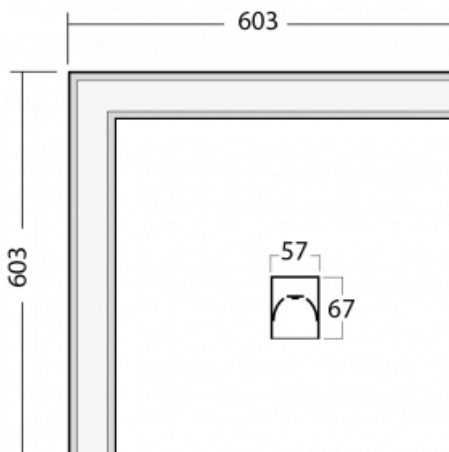

Luminaire

Lina60-S

04S-220K-20GGD/840, B

You will appreciate the L-Click system on the Lina60-S luminaire with a direct light distribution, which effectively saves you both time and money. How? The module simply clicks into the profile, so a lot of work is saved during assembly. This solution also prevents the direct touch of the LED technology and lengthens its operating life. The Lina60-S lighting system can be assembled creating endless lines and a big variety of shapes. In addition to great power output, the luminaire also has a great price. It will find its use in commercial, social and public spaces.

Technical drawing

Type of installation	Recessed, Surface, Wall mounted, Suspended, 3 circuit track
----------------------	---

Light distribution	Direct
--------------------	--------

Luminaire shape	Corner
-----------------	--------

Description of luminaires	Luminaire recessed/surface/wall mounted/suspended/3 circuit track
---------------------------	---

Dimensions (l × w × h mm)	603 mm × 603 mm × 67 mm
---------------------------	-------------------------