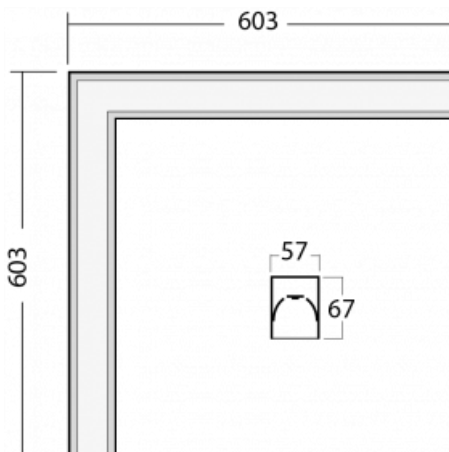

Luminaire

Lina60-S

04S-220K-20GGD/830, S

EPD®

You will appreciate the L-Click system on the Lina60-S luminaire with a direct light distribution, which effectively saves you both time and money. How? The module simply clicks into the profile, so a lot of work is saved during assembly. This solution also prevents the direct touch of the LED technology and lengthens its operating life. The Lina60-S lighting system can be assembled creating endless lines and a big variety of shapes. In addition to great power output, the luminaire also has a great price. It will find its use in commercial, social and public spaces.

Technical drawing

Type of installation	Recessed, Surface, Wall mounted, Suspended, 3 circuit track
Light distribution	Direct
Luminaire shape	Corner
Colour of the luminaires	Silver
Material	Aluminium
Lifetime	L90/B50 50 000 hours
Warranty	5 years
Description of luminaires	Luminaire recessed/surface/wall mounted/suspended/3 circuit track
Dimensions	603 mm × 603 mm × 67 mm
Weight	3.2 kg
Light source	LED MODUL
Type of optical system	Opal diffuser
Luminous flux*	3110 lm
Colour Temperature	3000 K warm white
Luminous efficacy	125 lm/W
MacAdam Light source	2
Colour rendering index	80
UGR max. X=4H Y=8H, ρ=70,50,20	28.6

Installation instructions

Photos

Accessories

00-00300, N
wire suspension
2000mm

00-00301, N
wire suspension
4000mm

00-00302, N
wire suspension
6000mm

00-00354, K
cable 5x0,75 1000mm

00-00355, K
cable 5x0,75 2000mm

00-00356, K
cable 5x0,75 4000mm

00-00357, K
cable 5x0,75 6000mm

00-00363, K
cable 5x1,5 2000mm

00-00364, K
cable 5x1,5 4000mm

00-00365, K
cable 5x1,5 6000mm

00-00366, K
cable 7x0,75 2000mm

00-00367, K
cable 7x0,75 4000mm