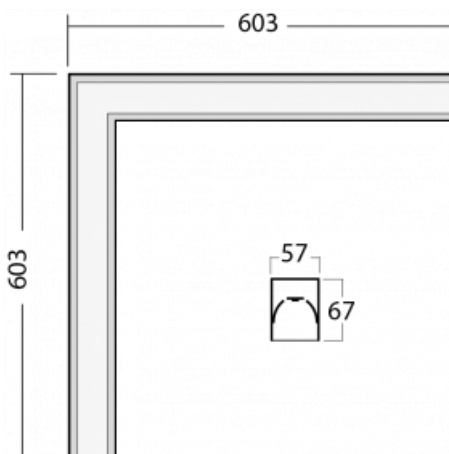

Luminaire

Lina60-S

04S-220K-20GGD/830, B

You will appreciate the L-Click system on the Lina60-S luminaire with a direct light distribution, which effectively saves you both time and money. How? The module simply clicks into the profile, so a lot of work is saved during assembly. This solution also prevents the direct touch of the LED technology and lengthens its operating life. The Lina60-S lighting system can be assembled creating endless lines and a big variety of shapes. In addition to great power output, the luminaire also has a great price. It will find its use in commercial, social and public spaces.

Technical drawing

Type of installation	Recessed, Surface, Wall mounted, Suspended, 3 circuit track
----------------------	---

Light distribution	Direct
--------------------	--------

Luminaire shape	Corner
-----------------	--------

Description of luminaires	Luminaire recessed/surface/wall mounted/suspended/3 circuit track
---------------------------	---

Dimensions (l × w × h mm)	603 mm × 603 mm × 67 mm
---------------------------	-------------------------