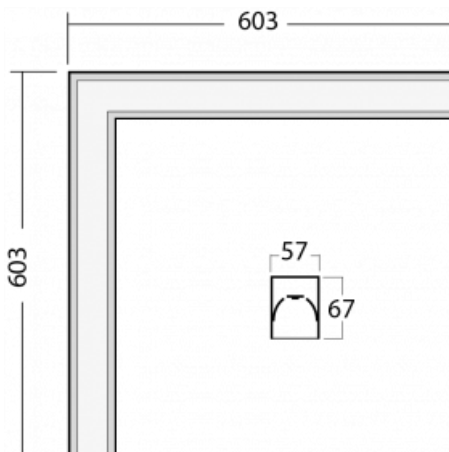

Luminaire

Lina60-S

04S-220K-20GGD/830, B

EPD®

You will appreciate the L-Click system on the Lina60-S luminaire with a direct light distribution, which effectively saves you both time and money. How? The module simply clicks into the profile, so a lot of work is saved during assembly. This solution also prevents the direct touch of the LED technology and lengthens its operating life. The Lina60-S lighting system can be assembled creating endless lines and a big variety of shapes. In addition to great power output, the luminaire also has a great price. It will find its use in commercial, social and public spaces.

Technical drawing

Type of installation	Recessed, Surface, Wall mounted, Suspended, 3 circuit track
Light distribution	Direct
Luminaire shape	Corner
Colour of the luminaires	Black
Material	Aluminium
Lifetime	L90/B50 50 000 hours
Warranty	5 years
Description of luminaires	Luminaire recessed/surface/wall mounted/suspended/3 circuit track
Dimensions	603 mm × 603 mm × 67 mm
Weight	3.2 kg
Light source	LED MODUL
Type of optical system	Opal diffuser
Luminous flux*	3110 lm
Colour Temperature	3000 K warm white
Luminous efficacy	125 lm/W
MacAdam Light source	2
Colour rendering index	80
UGR max. X=4H Y=8H, ρ=70,50,20	28.6

Installation instructions

Photos

Accessories

00-00300, N
wire suspension
2000mm

00-00301, N
wire suspension
4000mm

00-00302, N
wire suspension
6000mm

00-00354, K
cable 5x0,75 1000mm

00-00355, K
cable 5x0,75 2000mm

00-00356, K
cable 5x0,75 4000mm

00-00357, K
cable 5x0,75 6000mm

00-00363, K
cable 5x1,5 2000mm

00-00364, K
cable 5x1,5 4000mm

00-00365, K
cable 5x1,5 6000mm

00-00366, K
cable 7x0,75 2000mm

00-00367, K
cable 7x0,75 4000mm