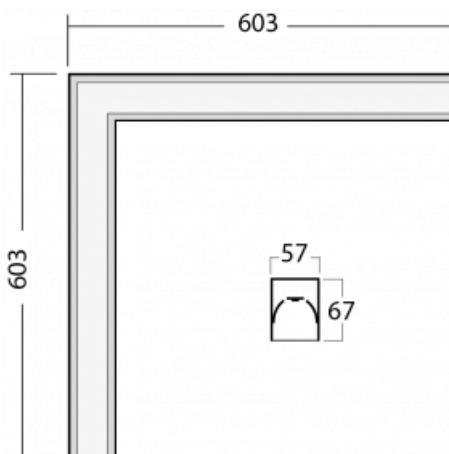

Luminaire

Lina60-S

04S-220K-20GETD/840, W

EPD®

You will appreciate the L-Click system on the Lina60-S luminaire with a direct light distribution, which effectively saves you both time and money. How? The module simply clicks into the profile, so a lot of work is saved during assembly. This solution also prevents the direct touch of the LED technology and lengthens its operating life. The Lina60-S lighting system can be assembled creating endless lines and a big variety of shapes. In addition to great power output, the luminaire also has a great price. It will find its use in commercial, social and public spaces.

Technical drawing

Type of installation	Recessed, Surface, Wall mounted, Suspended, 3 circuit track
Light distribution	Direct
Luminaire shape	Corner
Colour of the luminaires	White
Material	Aluminium
Lifetime	L90/B50 50 000 hours
Warranty	5 years
Description of luminaires	Luminaire recessed/surface/wall mounted/suspended/3 circuit track
Dimensions	603 mm × 603 mm × 67 mm
Light source	LED MODUL
Type of optical system	Opal diffuser
Luminous flux*	2130 lm
Colour Temperature	4000 K cool white
Luminous efficacy	128 lm/W
MacAdam Light source	2
Colour rendering index	80
UGR max. X=4H Y=8H, ρ=70,50,20	24.8

Installation instructions

Photos

Accessories

00-00300, N
wire suspension
2000mm

00-00301, N
wire suspension
4000mm

00-00302, N
wire suspension
6000mm

00-00354, K
cable 5x0,75 1000mm

00-00355, K
cable 5x0,75 2000mm

00-00356, K
cable 5x0,75 4000mm

00-00357, K
cable 5x0,75 6000mm

00-00363, K
cable 5x1,5 2000mm

00-00364, K
cable 5x1,5 4000mm

00-00365, K
cable 5x1,5 6000mm

00-00366, K
cable 7x0,75 2000mm

00-00367, K
cable 7x0,75 4000mm