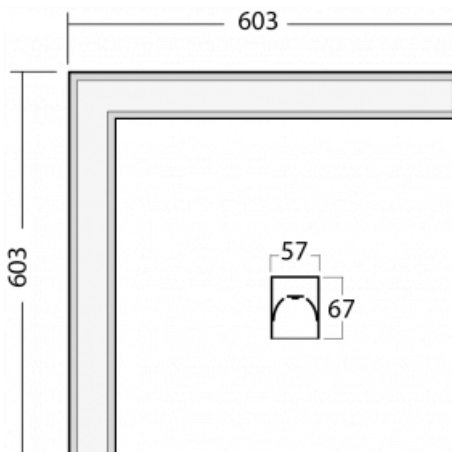

Luminaire

Lina60-S

04S-220K-20GETD/840, B

EPD®

You will appreciate the L-Click system on the Lina60-S luminaire with a direct light distribution, which effectively saves you both time and money. How? The module simply clicks into the profile, so a lot of work is saved during assembly. This solution also prevents the direct touch of the LED technology and lengthens its operating life. The Lina60-S lighting system can be assembled creating endless lines and a big variety of shapes. In addition to great power output, the luminaire also has a great price. It will find its use in commercial, social and public spaces.

Technical drawing

Type of installation	Recessed, Surface, Wall mounted, Suspended, 3 circuit track
----------------------	---

Light distribution	Direct
--------------------	--------

Luminaire shape	Corner
-----------------	--------

Description of luminaires	Luminaire recessed/surface/wall mounted/suspended/3 circuit track
---------------------------	---

Dimensions (l × w × h mm)	603 mm × 603 mm × 67 mm
---------------------------	-------------------------

00-00356, B
cable 5x0,75 4000mm,
black

00-00357, B
cable 5x0,75 6000mm,
black

00-00363, K
cable 5x1,5 2000mm

00-00364, K
cable 5x1,5 4000mm

00-00365, K
cable 5x1,5 6000mm

00-00366, K
cable 7x0,75 2000mm

00-00367, K
cable 7x0,75 4000mm