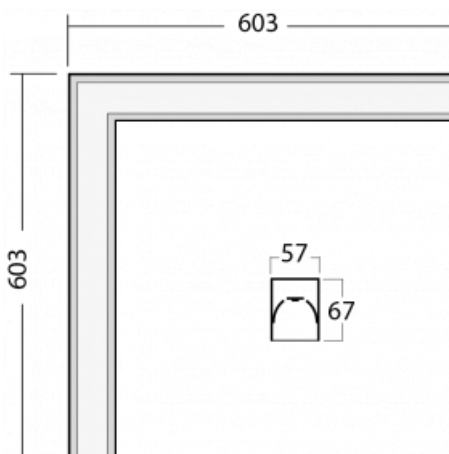

Luminaire

Lina60-S

04S-220K-20GETD/830, W

EPD®

You will appreciate the L-Click system on the Lina60-S luminaire with a direct light distribution, which effectively saves you both time and money. How? The module simply clicks into the profile, so a lot of work is saved during assembly. This solution also prevents the direct touch of the LED technology and lengthens its operating life. The Lina60-S lighting system can be assembled creating endless lines and a big variety of shapes. In addition to great power output, the luminaire also has a great price. It will find its use in commercial, social and public spaces.

Technical drawing

Type of installation	Recessed, Surface, Wall mounted, Suspended, 3 circuit track
----------------------	---

Light distribution	Direct
--------------------	--------

Luminaire shape	Corner
-----------------	--------

Description of luminaires	Luminaire recessed/surface/wall mounted/suspended/3 circuit track
---------------------------	---

Dimensions	603 mm × 603 mm × 67 mm
------------	-------------------------

Weight	3.2 kg
--------	--------