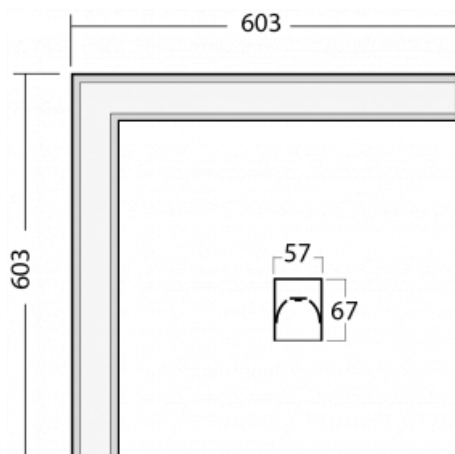

Luminaire

Lina60-S

04S-220K-20GETD/830, S

EPD®

You will appreciate the L-Click system on the Lina60-S luminaire with a direct light distribution, which effectively saves you both time and money. How? The module simply clicks into the profile, so a lot of work is saved during assembly. This solution also prevents the direct touch of the LED technology and lengthens its operating life. The Lina60-S lighting system can be assembled creating endless lines and a big variety of shapes. In addition to great power output, the luminaire also has a great price. It will find its use in commercial, social and public spaces.

Technical drawing

Type of installation	Recessed, Surface, Wall mounted, Suspended, 3 circuit track
Light distribution	Direct
Luminaire shape	Corner
Colour of the luminaires	Silver
Material	Aluminium
Lifetime	L90/B50 50 000 hours
Warranty	5 years
Description of luminaires	Luminaire recessed/surface/wall mounted/suspended/3 circuit track
Dimensions (l × w × h mm)	603 mm × 603 mm × 67 mm
Weight	3.2 kg
Light source	LED MODUL
DIR optical system	Opal diffuser
Luminous flux*	2030 lm
Colour Temperature	3000 K warm white
Luminous efficacy	122 lm/W
MacAdam Light source	2
Colour rendering index	80
UGR max. X=4H Y=8H, ρ=70,50,20	27.1

00-00356, K
cable 5x0,75 4000mm,
transparent

00-00357, K
cable 5x0,75 6000mm,
transparent

00-00363, K
cable 5x1,5 2000mm

00-00364, K
cable 5x1,5 4000mm

00-00365, K
cable 5x1,5 6000mm

00-00366, K
cable 7x0,75 2000mm

00-00367, K
cable 7x0,75 4000mm

00-00368, K
cable 7x0,75 6000mm

00-00370, S
ceiling cup 80x80x32mm

00-00600, F
ceiling fastening for
luminaires 132-5xxK,
04-2000x, 05-2000x,
09-200x - 1 piece

00-20700, S
2 pcs of wall fastening
Lipo/Lina