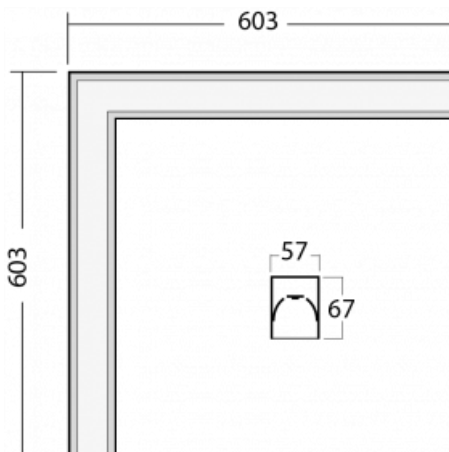

Luminaire

Lina60-S

04S-220K-20GETD/830, B

EPD

You will appreciate the L-Click system on the Lina60-S luminaire with a direct light distribution, which effectively saves you both time and money. How? The module simply clicks into the profile, so a lot of work is saved during assembly. This solution also prevents the direct touch of the LED technology and lengthens its operating life. The Lina60-S lighting system can be assembled creating endless lines and a big variety of shapes. In addition to great power output, the luminaire also has a great price. It will find its use in commercial, social and public spaces.

Technical drawing

Type of installation	Recessed, Surface, Wall mounted, Suspended, 3 circuit track
Light distribution	Direct
Luminaire shape	Corner
Colour of the luminaires	Black
Material	Aluminium
Lifetime	L90/B50 50 000 hours
Warranty	5 years
Description of luminaires	Luminaire recessed/surface/wall mounted/suspended/3 circuit track
Dimensions	603 mm × 603 mm × 67 mm
Weight	3.2 kg
Light source	LED MODUL
Type of optical system	Opal diffuser
Luminous flux*	2030 lm
Colour Temperature	3000 K warm white
Luminous efficacy	122 lm/W
MacAdam Light source	2
Colour rendering index	80
UGR max. X=4H Y=8H, ρ=70,50,20	27.1

Installation instructions

Photos

Accessories

00-00300, N
wire suspension
2000mm

00-00301, N
wire suspension
4000mm

00-00302, N
wire suspension
6000mm

00-00354, K
cable 5x0,75 1000mm

00-00355, K
cable 5x0,75 2000mm

00-00356, K
cable 5x0,75 4000mm

00-00357, K
cable 5x0,75 6000mm

00-00363, K
cable 5x1,5 2000mm

00-00364, K
cable 5x1,5 4000mm

00-00365, K
cable 5x1,5 6000mm

00-00366, K
cable 7x0,75 2000mm

00-00367, K
cable 7x0,75 4000mm