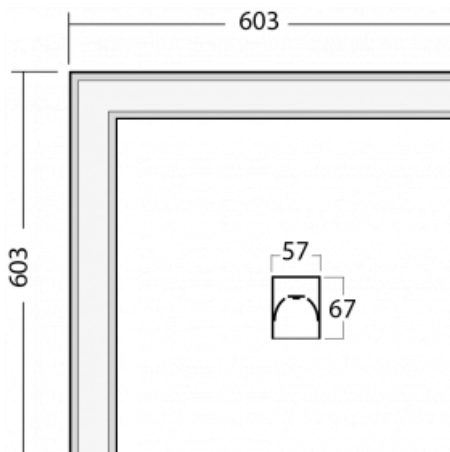

Luminaire

Lina60-S

04S-220K-20GEE/840, W

EPD[®]

You will appreciate the L-Click system on the Lina60-S luminaire with a direct light distribution, which effectively saves you both time and money. How? The module simply clicks into the profile, so a lot of work is saved during assembly. This solution also prevents the direct touch of the LED technology and lengthens its operating life. The Lina60-S lighting system can be assembled creating endless lines and a big variety of shapes. In addition to great power output, the luminaire also has a great price. It will find its use in commercial, social and public spaces.

Technical drawing

Type of installation	Recessed, Surface, Wall mounted, Suspended, 3 circuit track
Light distribution	Direct
Luminaire shape	Corner
Colour of the luminaires	White
Material	Aluminium
Lifetime	L90/B50 50 000 hours
Warranty	5 years
Description of luminaires	Luminaire recessed/surface/wall mounted/suspended/3 circuit track
Dimensions	603 mm × 603 mm × 67 mm
Weight	3.2 kg
Light source	LED MODUL
DIR optical system	Opal diffuser
Luminous flux*	2130 lm
Colour Temperature	4000 K cool white
Luminous efficacy	128 lm/W
MacAdam Light source	2
Colour rendering index	80
UGR max. X=4H Y=8H, $\rho=70,50,20$	24.8

00-00365, K
cable 5x1,5 6000mm

00-00370, W
ceiling cup 80x80x32mm

00-00600, F
ceiling fastening for
luminaires 132-5xxK,
04-2000x, 05-2000x,
09-200x - 1 piece

00-20700, W
2 pcs of wall fastening
Lipo/Lina

04-20900, F
bracket for installation
of suspended type of
profile as recessed
trimless

04-21303, W
pendant profile for track
luminaires; l = 1122mm

04-21307, W
pendant profile for track
luminaires; l = 2242mm