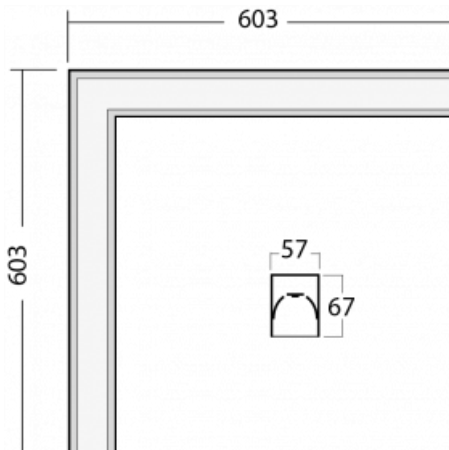

Technical drawing

Type of installation	Recessed, Surface, Wall mounted, Suspended, 3 circuit track
----------------------	---

Light distribution	Direct
--------------------	--------

Luminaire shape	Corner
-----------------	--------

Description of luminaires	Luminaire recessed/surface/wall mounted/suspended/3 circuit track
---------------------------	---

Dimensions (l × w × h mm)	603 mm × 603 mm × 67 mm
---------------------------	-------------------------

00-00358, K
cable 3x0,75 4000mm,
transparent

00-00360, K
cable 3x0,75 6000mm,
transparent

00-00363, K
cable 5x1,5 2000mm

00-00364, K
cable 5x1,5 4000mm

00-00365, K
cable 5x1,5 6000mm

00-00370, S
ceiling cup 80x80x32mm

04-21303, S
pendant profile for track
luminaires; l = 1122mm

04-21307, S
pendant profile for track
luminaires; l = 2242mm