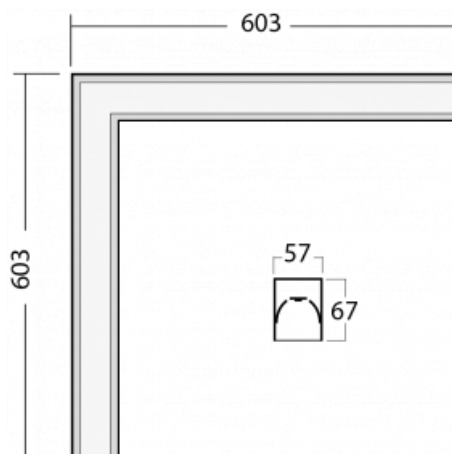

Luminaire

Lina60-S

04S-220K-20GEE/830, W

EPD®

You will appreciate the L-Click system on the Lina60-S luminaire with a direct light distribution, which effectively saves you both time and money. How? The module simply clicks into the profile, so a lot of work is saved during assembly. This solution also prevents the direct touch of the LED technology and lengthens its operating life. The Lina60-S lighting system can be assembled creating endless lines and a big variety of shapes. In addition to great power output, the luminaire also has a great price. It will find its use in commercial, social and public spaces.

Technical drawing

Type of installation	Recessed, Surface, Wall mounted, Suspended, 3 circuit track
Light distribution	Direct
Luminaire shape	Corner
Colour of the luminaires	White
Material	Aluminium
Lifetime	L90/B50 50 000 hours
Warranty	5 years
Description of luminaires	Luminaire recessed/surface/wall mounted/suspended/3 circuit track
Dimensions	603 mm × 603 mm × 67 mm
Weight	3.4 kg
Light source	LED MODUL
Type of optical system	Opal diffuser
Luminous flux*	2030 lm
Colour Temperature	3000 K warm white
Luminous efficacy	122 lm/W
MacAdam Light source	2
Colour rendering index	80
UGR max. X=4H Y=8H, ρ=70,50,20	27.1

00-00358, K
cable 3x0,75 4000mm

00-00360, K
cable 3x0,75 6000mm

00-00363, K
cable 5x1,5 2000mm

00-00364, K
cable 5x1,5 4000mm

00-00365, K
cable 5x1,5 6000mm

00-00370, W
ceiling cup 80x80x32mm

00-00500
wire for emergency
lighting XX-XXXX-20

04-21303, W
pendant profile for track
luminaires; l = 1122mm

04-21307, W
pendant profile for track
luminaires; l = 2242mm