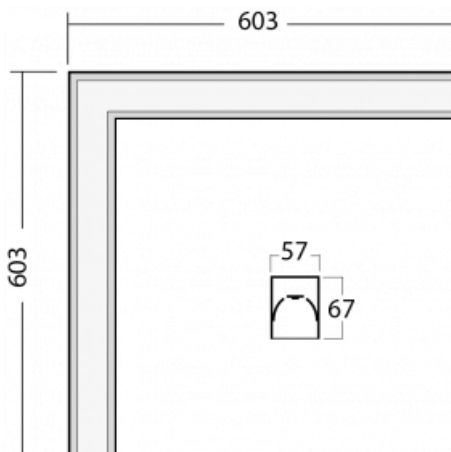

Technical drawing