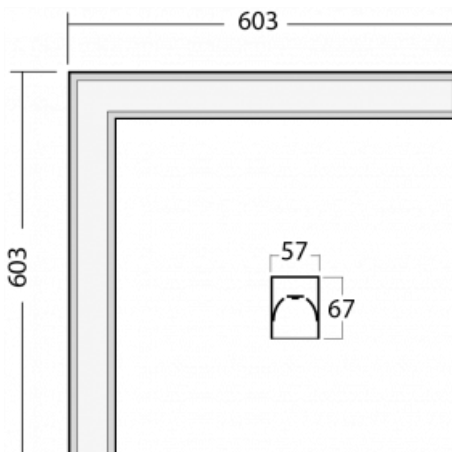

## Technical drawing

Type of installation	Recessed, Surface, Wall mounted, Suspended, 3 circuit track
----------------------	---

Light distribution	Direct
--------------------	--------

Luminaire shape	Corner
-----------------	--------

Description of luminaires	Luminaire recessed/surface/wall mounted/suspended/3 circuit track
---------------------------	---

Dimensions (l × w × h mm)	603 mm × 603 mm × 67 mm
---------------------------	-------------------------

**04-21307, B**  
pendant profile for track  
luminaires; l = 2242mm