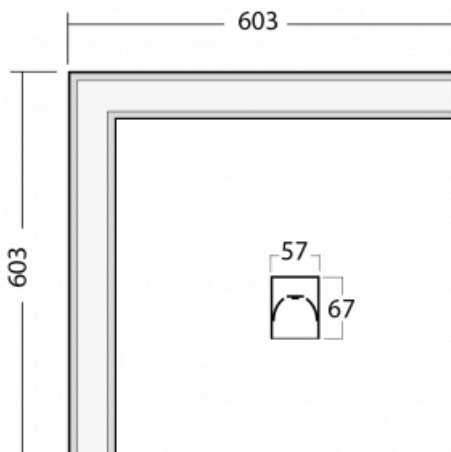

Luminaire

Lina60-S

04S-220K-20GEE/830, B

EPD

You will appreciate the L-Click system on the Lina60-S luminaire with a direct light distribution, which effectively saves you both time and money. How? The module simply clicks into the profile, so a lot of work is saved during assembly. This solution also prevents the direct touch of the LED technology and lengthens its operating life. The Lina60-S lighting system can be assembled creating endless lines and a big variety of shapes. In addition to great power output, the luminaire also has a great price. It will find its use in commercial, social and public spaces.

Technical drawing

Type of installation	Recessed, Surface, Wall mounted, Suspended, 3 circuit track
----------------------	---

Light distribution	Direct
--------------------	--------

Luminaire shape	Corner
-----------------	--------

Description of luminaires	Luminaire recessed/surface/wall mounted/suspended/3 circuit track
---------------------------	---

Dimensions	603 mm × 603 mm × 67 mm
------------	-------------------------

Weight	3.4 kg
--------	--------

04-21303, B
pendant profile for track
luminaires; l = 1122mm

04-21307, B
pendant profile for track
luminaires; l = 2242mm