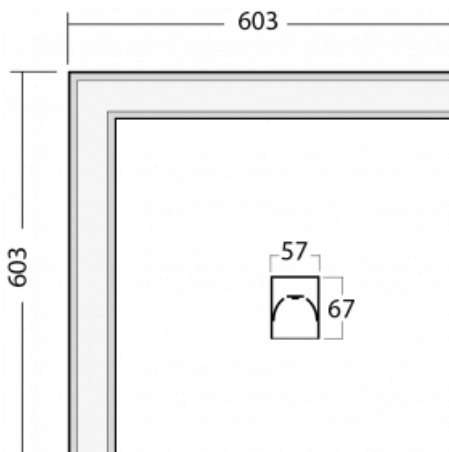

Luminaire

Lina60-S

04S-220K-20GED/840, S

EPD

You will appreciate the L-Click system on the Lina60-S luminaire with a direct light distribution, which effectively saves you both time and money. How? The module simply clicks into the profile, so a lot of work is saved during assembly. This solution also prevents the direct touch of the LED technology and lengthens its operating life. The Lina60-S lighting system can be assembled creating endless lines and a big variety of shapes. In addition to great power output, the luminaire also has a great price. It will find its use in commercial, social and public spaces.

Technical drawing

Type of installation	Recessed, Surface, Wall mounted, Suspended, 3 circuit track
Light distribution	Direct
Luminaire shape	Corner
Colour of the luminaires	Silver
Material	Aluminium
Lifetime	L90/B50 50 000 hours
Warranty	5 years
Description of luminaires	Luminaire recessed/surface/wall mounted/suspended/3 circuit track
Dimensions (l × w × h mm)	603 mm × 603 mm × 67 mm
Light source	LED MODUL
DIR optical system	Opal diffuser
Luminous flux*	2130 lm
Colour Temperature	4000 K cool white
Luminous efficacy	128 lm/W
MacAdam Light source	2
Colour rendering index	80
UGR max. X=4H Y=8H, ρ=70,50,20	24.8

00-00356, K
cable 5x0,75 4000mm,
transparent

00-00357, K
cable 5x0,75 6000mm,
transparent

00-00363, K
cable 5x1,5 2000mm

00-00364, K
cable 5x1,5 4000mm

00-00365, K
cable 5x1,5 6000mm

00-00366, K
cable 7x0,75 2000mm

00-00367, K
cable 7x0,75 4000mm

00-00368, K
cable 7x0,75 6000mm

00-00370, S
ceiling cup 80x80x32mm

00-00600, F
ceiling fastening for
luminaires 132-5xxK,
04-2000x, 05-2000x,
09-200x - 1 piece

00-20700, S
2 pcs of wall fastening
Lipo/Lina