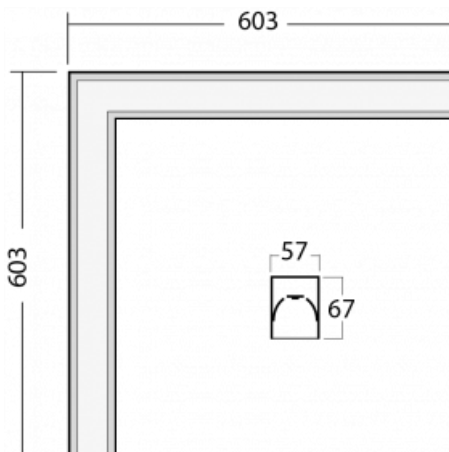

Luminaire

Lina60-S

04S-220K-20GED/840, S

EPD®

You will appreciate the L-Click system on the Lina60-S luminaire with a direct light distribution, which effectively saves you both time and money. How? The module simply clicks into the profile, so a lot of work is saved during assembly. This solution also prevents the direct touch of the LED technology and lengthens its operating life. The Lina60-S lighting system can be assembled creating endless lines and a big variety of shapes. In addition to great power output, the luminaire also has a great price. It will find its use in commercial, social and public spaces.

Technical drawing

Type of installation	Recessed, Surface, Wall mounted, Suspended, 3 circuit track
----------------------	---

Light distribution	Direct
--------------------	--------

Luminaire shape	Corner
-----------------	--------

Description of luminaires	Luminaire recessed/surface/wall mounted/suspended/3 circuit track
---------------------------	---

Dimensions	603 mm × 603 mm × 67 mm
------------	-------------------------

Light source	LED MODUL
--------------	-----------