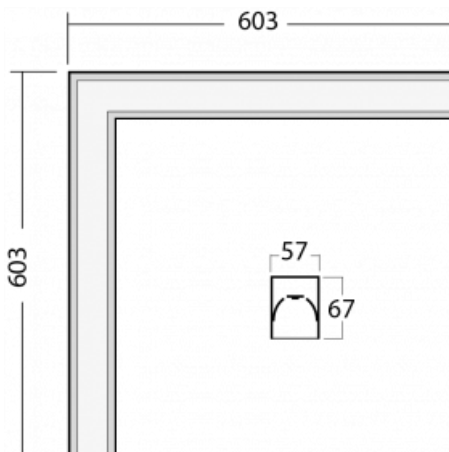

Technical drawing

Type of installation	Recessed, Surface, Wall mounted, Suspended, 3 circuit track

Light distribution	Direct

Luminaire shape	Corner

Colour of the luminaires	White

Material	Aluminium

Lifetime	L90/B50 50 000 hours

Warranty	5 years

Description of luminaires	Luminaire recessed/surface/wall mounted/suspended/3 circuit track

Dimensions	603 mm × 603 mm × 67 mm

Weight	3.6 kg

Light source	LED MODUL

Type of optical system	Opal diffuser

Luminous flux*	2030 lm

Colour Temperature	3000 K warm white

Luminous efficacy	122 lm/W

MacAdam Light source	2

Colour rendering index	80

UGR max. X=4H Y=8H, ρ=70,50,20	27.1