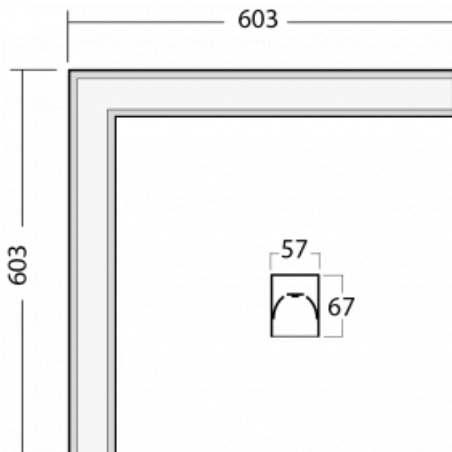

Luminaire

Lina60-S

04S-220K-20GED/830, S

EPD®

You will appreciate the L-Click system on the Lina60-S luminaire with a direct light distribution, which effectively saves you both time and money. How? The module simply clicks into the profile, so a lot of work is saved during assembly. This solution also prevents the direct touch of the LED technology and lengthens its operating life. The Lina60-S lighting system can be assembled creating endless lines and a big variety of shapes. In addition to great power output, the luminaire also has a great price. It will find its use in commercial, social and public spaces.

Technical drawing

Type of installation	Recessed, Surface, Wall mounted, Suspended, 3 circuit track
Light distribution	Direct
Luminaire shape	Corner
Colour of the luminaires	Silver
Material	Aluminium
Lifetime	L90/B50 50 000 hours
Warranty	5 years
Description of luminaires	Luminaire recessed/surface/wall mounted/suspended/3 circuit track
Dimensions	603 mm × 603 mm × 67 mm
Weight	3.6 kg
Light source	LED MODUL
Type of optical system	Opal diffuser
Luminous flux*	2030 lm
Colour Temperature	3000 K warm white
Luminous efficacy	122 lm/W
MacAdam Light source	2
Colour rendering index	80
UGR max. X=4H Y=8H, ρ=70,50,20	27.1

Installation instructions

Photos

Accessories

00-00300, N
wire suspension
2000mm

00-00301, N
wire suspension
4000mm

00-00302, N
wire suspension
6000mm

00-00354, K
cable 5x0,75 1000mm

00-00355, K
cable 5x0,75 2000mm

00-00356, K
cable 5x0,75 4000mm

00-00357, K
cable 5x0,75 6000mm

00-00363, K
cable 5x1,5 2000mm

00-00364, K
cable 5x1,5 4000mm

00-00365, K
cable 5x1,5 6000mm

00-00366, K
cable 7x0,75 2000mm

00-00367, K
cable 7x0,75 4000mm