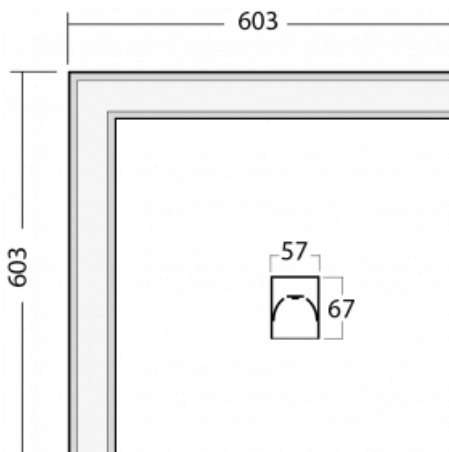

Luminaire

Lina60-S

04S-220K-20GED/830, S

EPD®

You will appreciate the L-Click system on the Lina60-S luminaire with a direct light distribution, which effectively saves you both time and money. How? The module simply clicks into the profile, so a lot of work is saved during assembly. This solution also prevents the direct touch of the LED technology and lengthens its operating life. The Lina60-S lighting system can be assembled creating endless lines and a big variety of shapes. In addition to great power output, the luminaire also has a great price. It will find its use in commercial, social and public spaces.

Technical drawing

Type of installation	Recessed, Surface, Wall mounted, Suspended, 3 circuit track
----------------------	---

Light distribution	Direct
--------------------	--------

Luminaire shape	Corner
-----------------	--------

Description of luminaires	Luminaire recessed/surface/wall mounted/suspended/3 circuit track
---------------------------	---

Dimensions (l × w × h mm)	603 mm × 603 mm × 67 mm
---------------------------	-------------------------

00-00356, K
cable 5x0,75 4000mm,
transparent

00-00357, K
cable 5x0,75 6000mm,
transparent

00-00363, K
cable 5x1,5 2000mm

00-00364, K
cable 5x1,5 4000mm

00-00365, K
cable 5x1,5 6000mm

00-00366, K
cable 7x0,75 2000mm