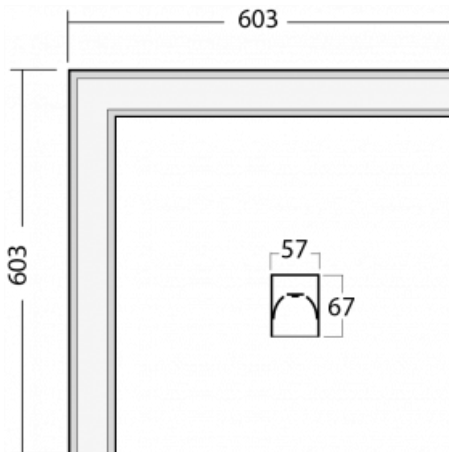

Technical drawing