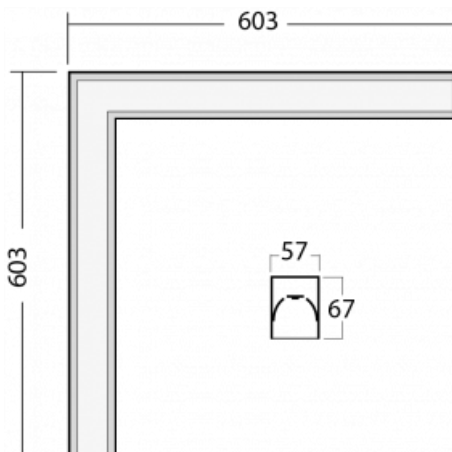

Luminaire

Lina60-S

04S-220I-20GGTD/840, W

EPD®

You will appreciate the L-Click system on the Lina60-S luminaire with a direct light distribution, which effectively saves you both time and money. How? The module simply clicks into the profile, so a lot of work is saved during assembly. This solution also prevents the direct touch of the LED technology and lengthens its operating life. The Lina60-S lighting system can be assembled creating endless lines and a big variety of shapes. In addition to great power output, the luminaire also has a great price. It will find its use in commercial, social and public spaces.

Technical drawing

Type of installation	Recessed, Surface, Wall mounted, Suspended, 3 circuit track
Light distribution	Direct
Luminaire shape	Corner
Colour of the luminaires	White
Material	Aluminium
Lifetime	L90/B50 50 000 hours
Warranty	5 years
Description of luminaires	Luminaire recessed/surface/wall mounted/suspended/3 circuit track
Dimensions	603 mm × 603 mm × 67 mm
Light source	LED MODUL
Type of optical system	Microprisma
Luminous flux*	2720 lm
Colour Temperature	4000 K cool white
Luminous efficacy	110 lm/W
MacAdam Light source	2
Colour rendering index	80
UGR max. X=4H Y=8H, ρ=70,50,20	22.1

Installation instructions

Photos

Accessories

00-00300, N
wire suspension
2000mm

00-00301, N
wire suspension
4000mm

00-00302, N
wire suspension
6000mm

00-00354, K
cable 5x0,75 1000mm

00-00355, K
cable 5x0,75 2000mm

00-00356, K
cable 5x0,75 4000mm

00-00357, K
cable 5x0,75 6000mm

00-00363, K
cable 5x1,5 2000mm

00-00364, K
cable 5x1,5 4000mm

00-00365, K
cable 5x1,5 6000mm

00-00366, K
cable 7x0,75 2000mm

00-00367, K
cable 7x0,75 4000mm