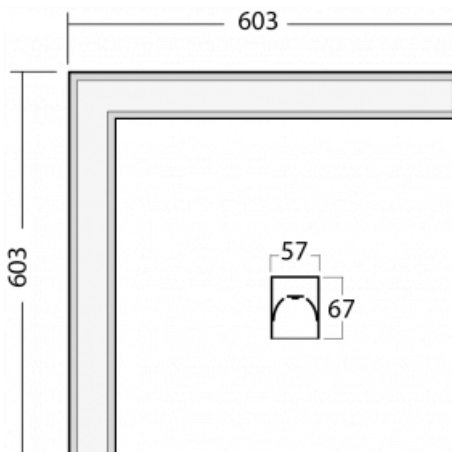

Luminaire

Lina60-S

04S-220I-20GGTD/840, W

EPD®

You will appreciate the L-Click system on the Lina60-S luminaire with a direct light distribution, which effectively saves you both time and money. How? The module simply clicks into the profile, so a lot of work is saved during assembly. This solution also prevents the direct touch of the LED technology and lengthens its operating life. The Lina60-S lighting system can be assembled creating endless lines and a big variety of shapes. In addition to great power output, the luminaire also has a great price. It will find its use in commercial, social and public spaces.

Technical drawing

Type of installation	Recessed, Surface, Wall mounted, Suspended, 3 circuit track
----------------------	---

Light distribution	Direct
--------------------	--------

Luminaire shape	Corner
-----------------	--------

Description of luminaires	Luminaire recessed/surface/wall mounted/suspended/3 circuit track
---------------------------	---

Dimensions (l × w × h mm)	603 mm × 603 mm × 67 mm
---------------------------	-------------------------

Installation instructions

Photos

Accessories

00-00300, N
wire suspension
2000mm

00-00301, N
wire suspension
4000mm

00-00302, N
wire suspension
6000mm

00-00363, K
cable 5x1,5 2000mm

00-00364, K
cable 5x1,5 4000mm