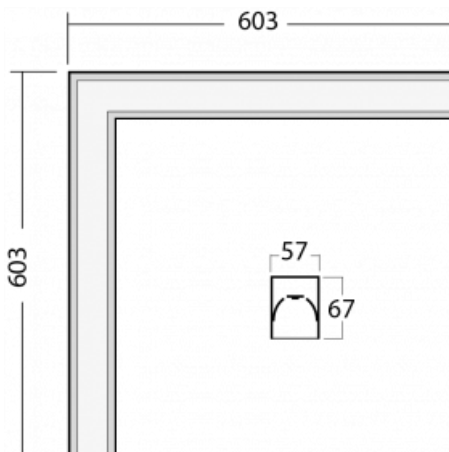

Luminaire

Lina60-S

04S-220I-20GGTD/840, S

EPD®

You will appreciate the L-Click system on the Lina60-S luminaire with a direct light distribution, which effectively saves you both time and money. How? The module simply clicks into the profile, so a lot of work is saved during assembly. This solution also prevents the direct touch of the LED technology and lengthens its operating life. The Lina60-S lighting system can be assembled creating endless lines and a big variety of shapes. In addition to great power output, the luminaire also has a great price. It will find its use in commercial, social and public spaces.

Technical drawing

Type of installation	Recessed, Surface, Wall mounted, Suspended, 3 circuit track
----------------------	---

Light distribution	Direct
--------------------	--------

Luminaire shape	Corner
-----------------	--------

Description of luminaires	Luminaire recessed/surface/wall mounted/suspended/3 circuit track
---------------------------	---

Dimensions	603 mm × 603 mm × 67 mm
------------	-------------------------

Light source	LED MODUL
--------------	-----------