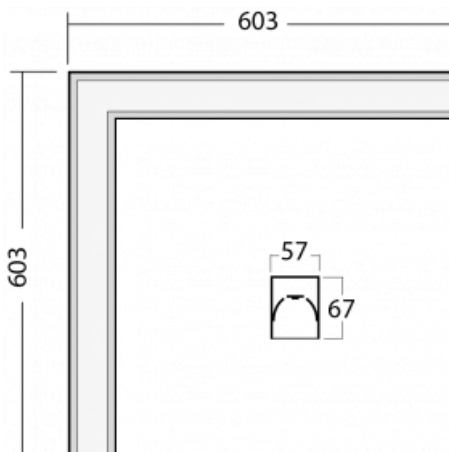

**Technical drawing**

Type of installation	Recessed, Surface, Wall mounted, Suspended, 3 circuit track
----------------------	---

Light distribution	Direct
--------------------	--------

Luminaire shape	Corner
-----------------	--------

Description of luminaires	Luminaire recessed/surface/wall mounted/suspended/3 circuit track
---------------------------	---

Dimensions (l × w × h mm)	603 mm × 603 mm × 67 mm
---------------------------	-------------------------