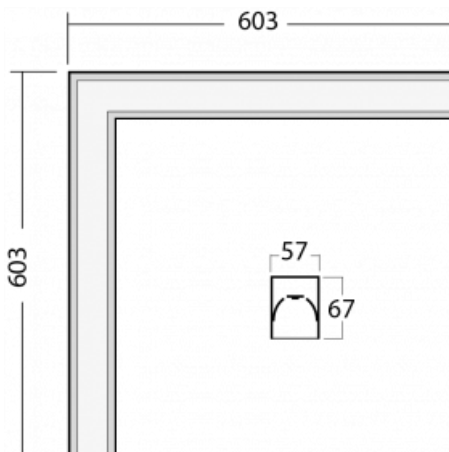

Luminaire

Lina60-S

04S-220I-20GGTD/840, B

EPD

You will appreciate the L-Click system on the Lina60-S luminaire with a direct light distribution, which effectively saves you both time and money. How? The module simply clicks into the profile, so a lot of work is saved during assembly. This solution also prevents the direct touch of the LED technology and lengthens its operating life. The Lina60-S lighting system can be assembled creating endless lines and a big variety of shapes. In addition to great power output, the luminaire also has a great price. It will find its use in commercial, social and public spaces.

Technical drawing

Type of installation	Recessed, Surface, Wall mounted, Suspended, 3 circuit track
----------------------	---

Light distribution	Direct
--------------------	--------

Luminaire shape	Corner
-----------------	--------

Description of luminaires	Luminaire recessed/surface/wall mounted/suspended/3 circuit track
---------------------------	---

Dimensions	603 mm × 603 mm × 67 mm
------------	-------------------------

Light source	LED MODUL
--------------	-----------