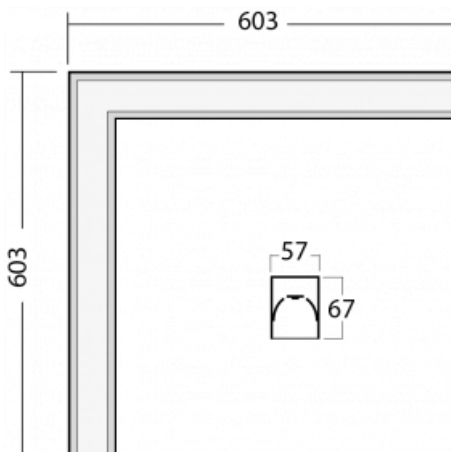

# Lina60-S

04S-220I-20GGTD/830, W

EPD®

You will appreciate the L-Click system on the Lina60-S luminaire with a direct light distribution, which effectively saves you both time and money. How? The module simply clicks into the profile, so a lot of work is saved during assembly. This solution also prevents the direct touch of the LED technology and lengthens its operating life. The Lina60-S lighting system can be assembled creating endless lines and a big variety of shapes. In addition to great power output, the luminaire also has a great price. It will find its use in commercial, social and public spaces.

## Technical drawing

Type of installation	Recessed, Surface, Wall mounted, Suspended, 3 circuit track
Light distribution	Direct
Luminaire shape	Corner
Colour of the luminaires	White
Material	Aluminium
Lifetime	L90/B50 50 000 hours
Warranty	5 years
Description of luminaires	Luminaire recessed/surface/wall mounted/suspended/3 circuit track
Dimensions	603 mm × 603 mm × 67 mm
Weight	3.5 kg
Light source	LED MODUL
DIR optical system	Microprisma
Luminous flux*	2590 lm
Colour Temperature	3000 K warm white
Luminous efficacy	104 lm/W
MacAdam Light source	2
Colour rendering index	80
UGR max. X=4H Y=8H, $\rho=70,50,20$	21.9

**00-00364, K**  
cable 5x1,5 4000mm

**00-00365, K**  
cable 5x1,5 6000mm

**00-00366, K**  
cable 7x0,75 2000mm

**00-00367, K**  
cable 7x0,75 4000mm

**00-00368, K**  
cable 7x0,75 6000mm

**00-00370, W**  
ceiling cup 80x80x32mm